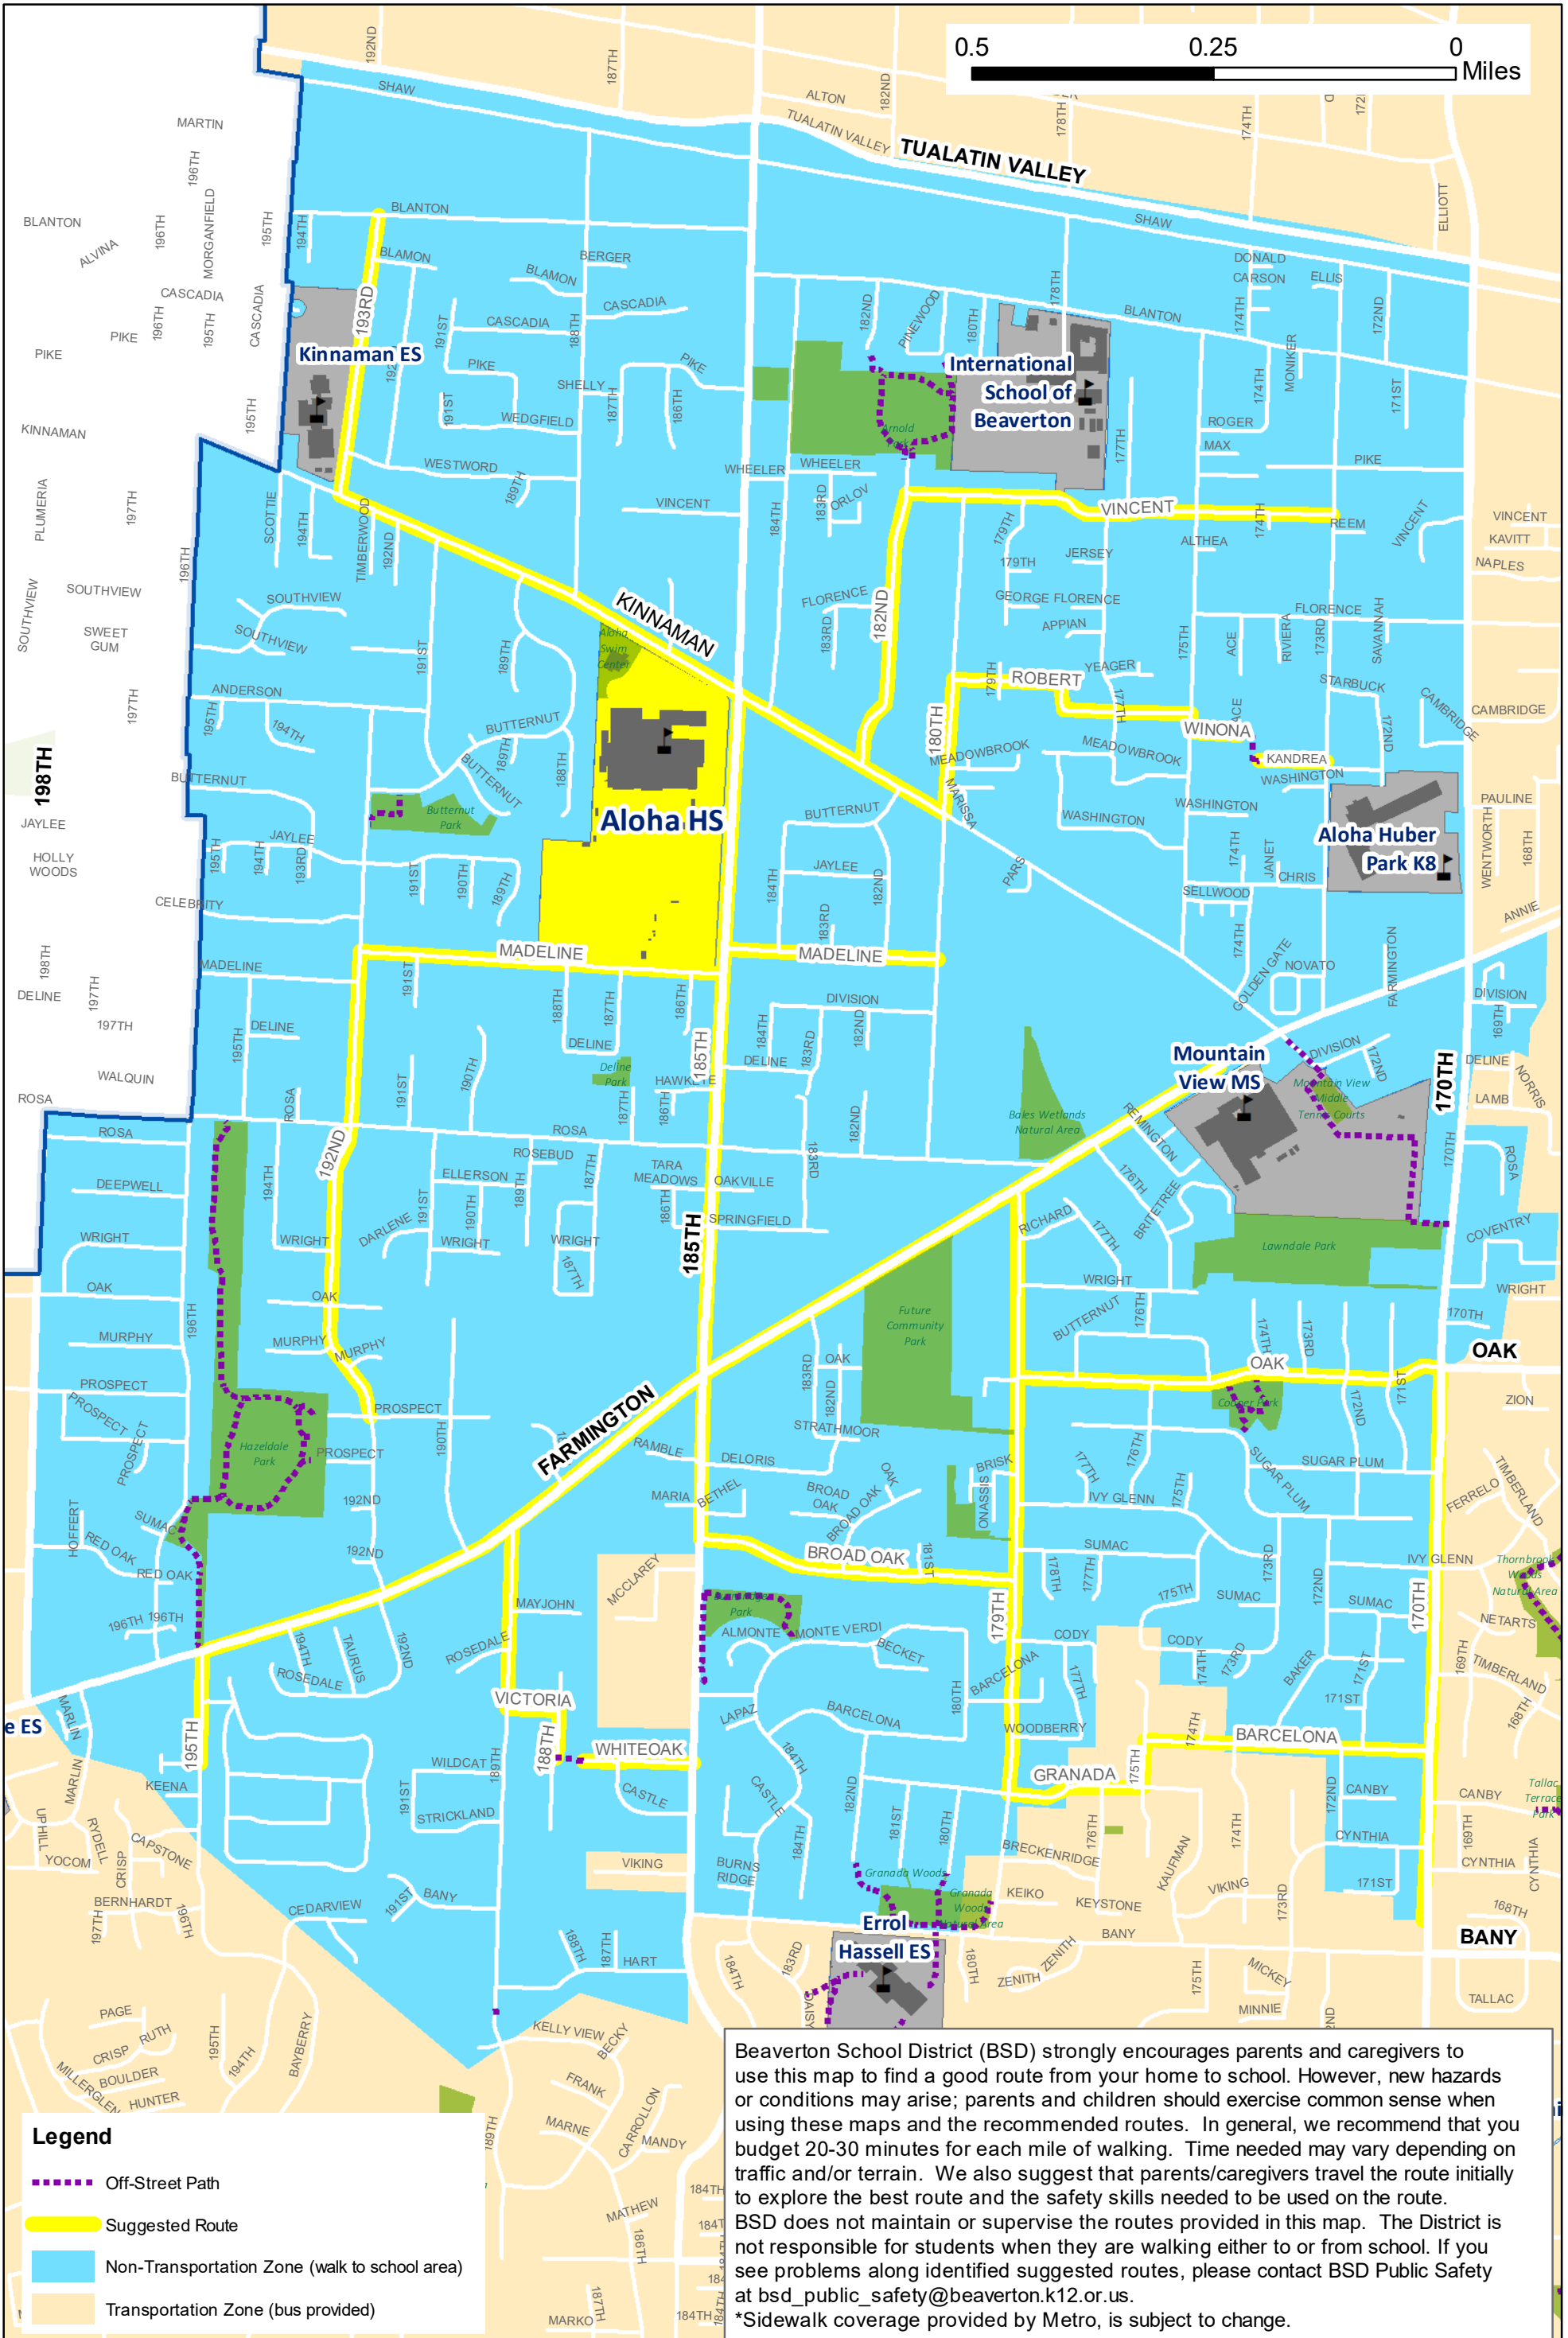

# Aloha High School Safe Routes to School

August 16, 2018

Beaverton School District (BSD) strongly encourages parents and caregivers to use this map to find a good route from your home to school. However, new hazards or conditions may arise; parents and children should exercise common sense when using these maps and the recommended routes. In general, we recommend that you budget 20-30 minutes for each mile of walking. Time needed may vary depending on traffic and/or terrain. We also suggest that parents/caregivers travel the route initially to explore the best route and the safety skills needed to be used on the route. BSD does not maintain or supervise the routes provided in this map. The District is not responsible for students when they are walking either to or from school. If you see problems along identified suggested routes, please contact BSD Public Safety at [bsd\\_public\\_safety@beaverton.k12.or.us](mailto:bsd_public_safety@beaverton.k12.or.us). \*Sidewalk coverage provided by Metro, is subject to change.