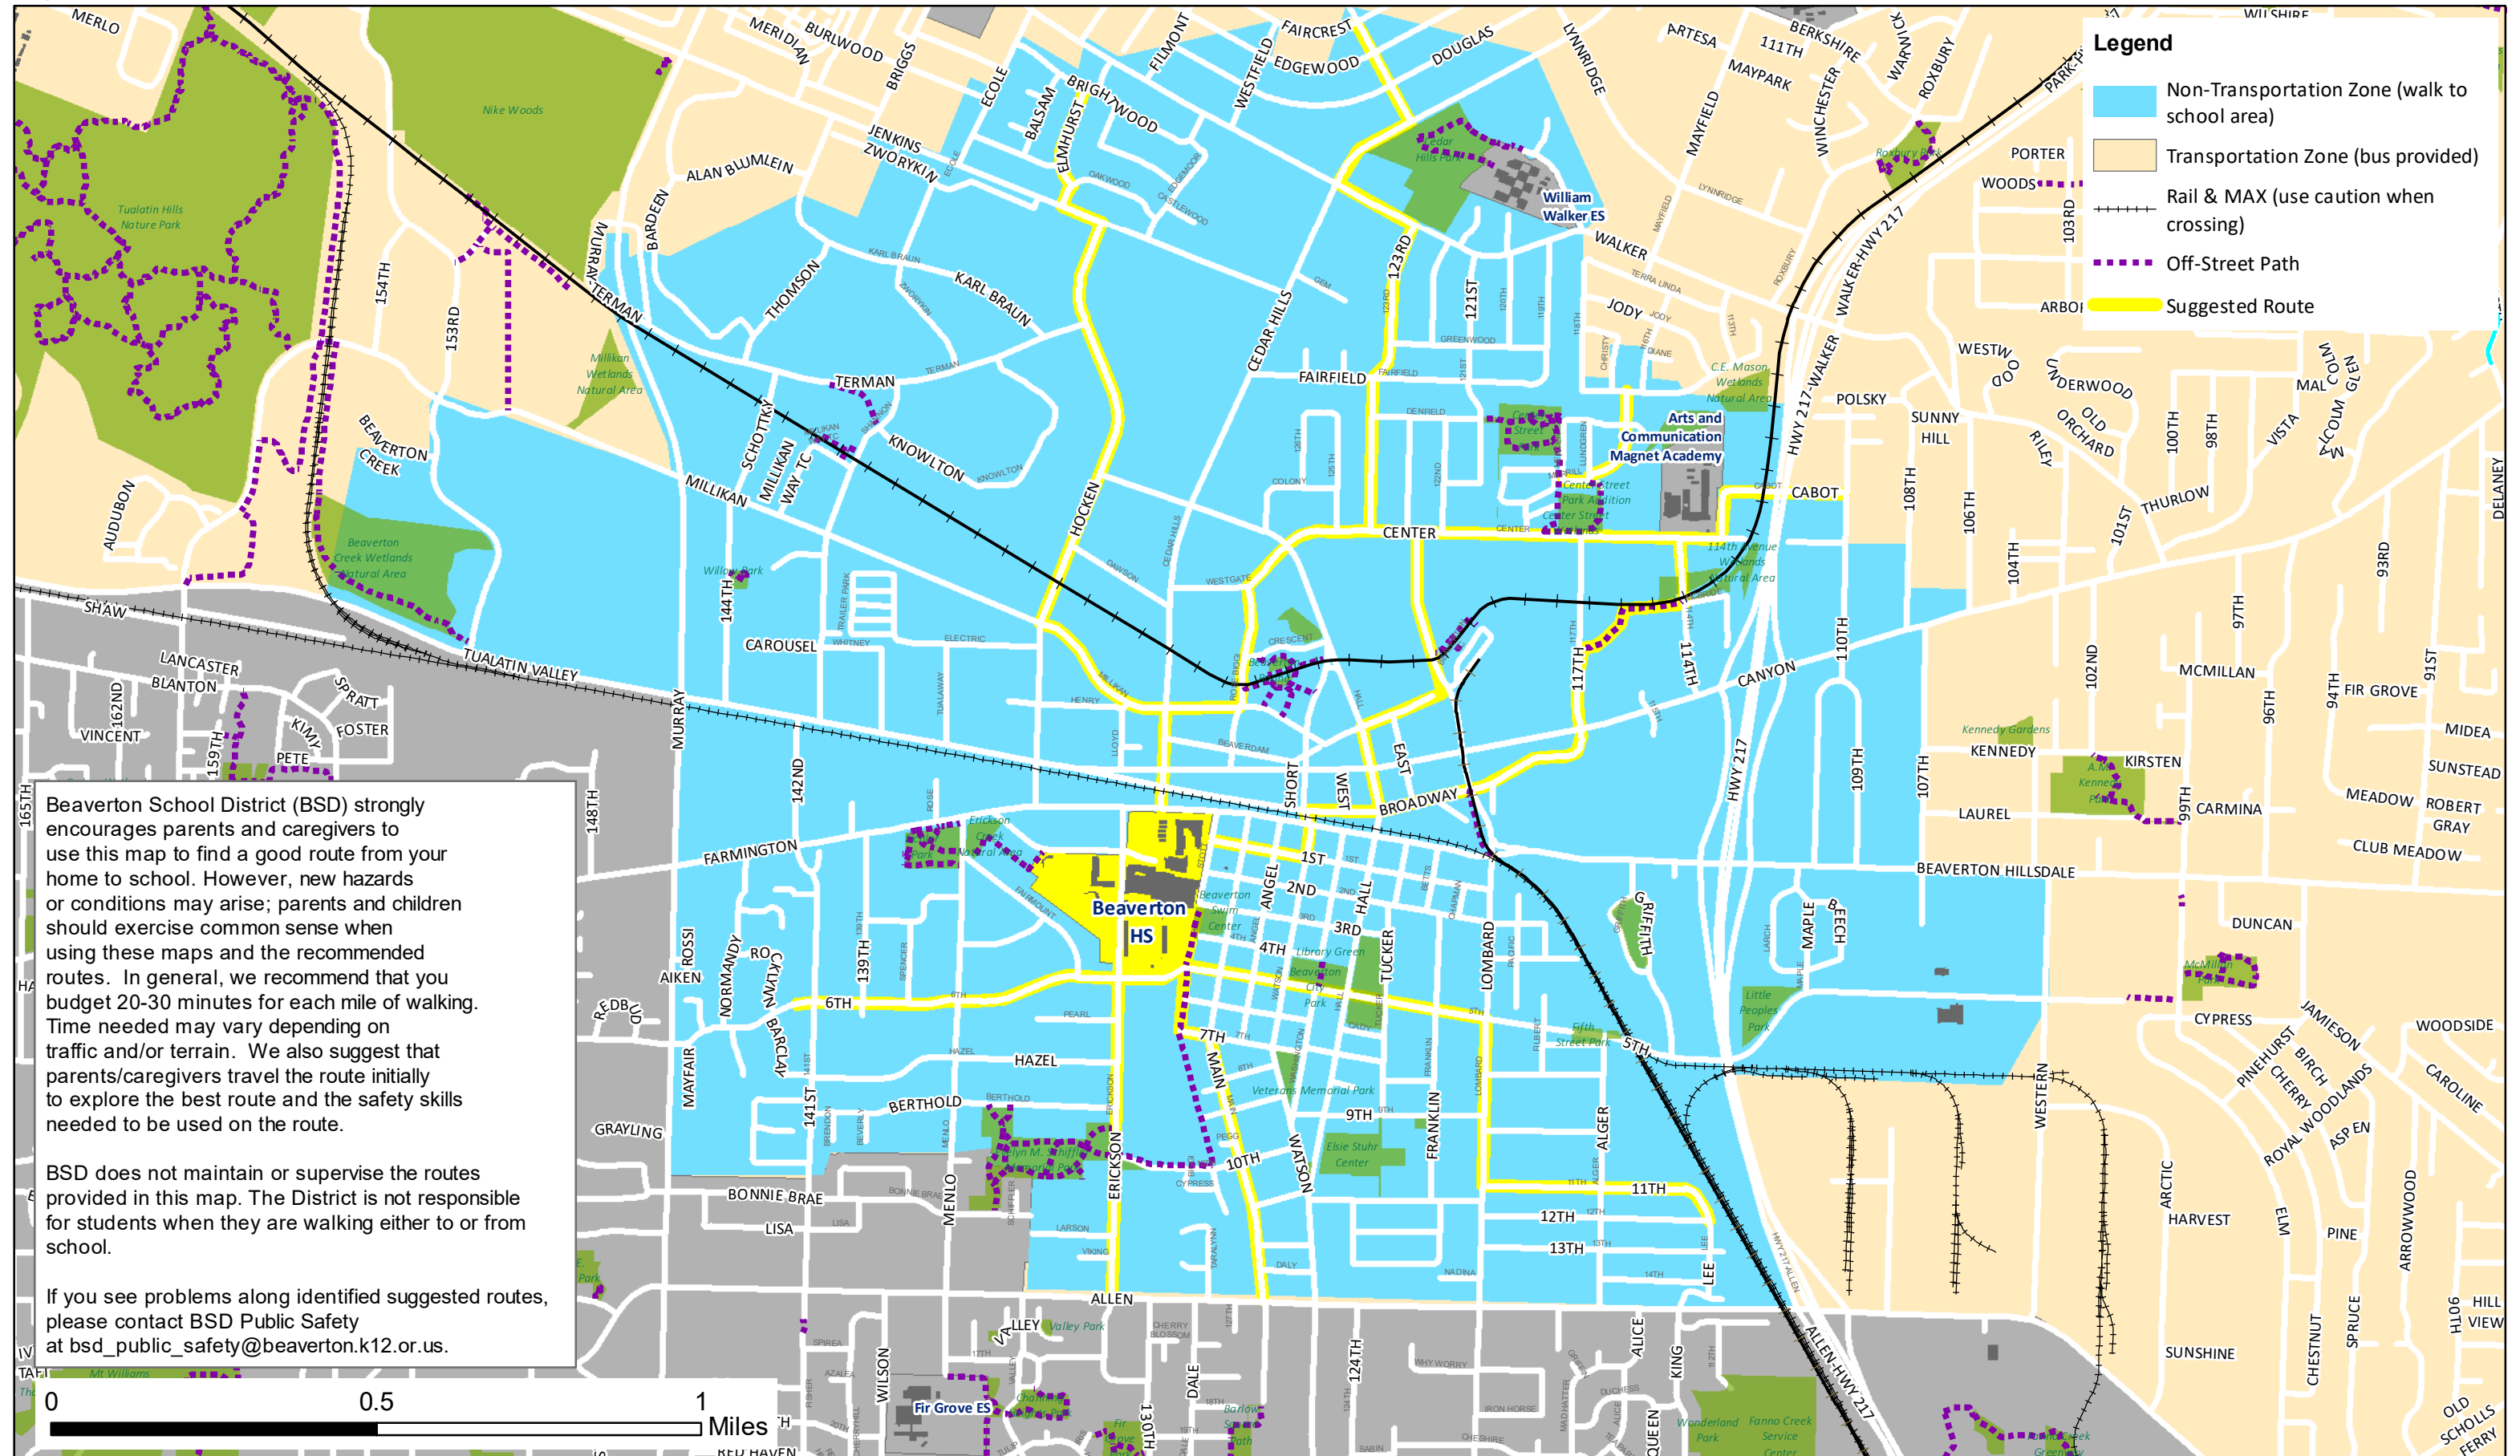

Beaverton High School Safe Routes to School

August 16, 2018

Beaverton School District (BSD) strongly encourages parents and caregivers to use this map to find a good route from your home to school. However, new hazards or conditions may arise; parents and children should exercise common sense when using these maps and the recommended routes. In general, we recommend that you budget 20-30 minutes for each mile of walking. Time needed may vary depending on traffic and/or terrain. We also suggest that parents/caregivers travel the route initially to explore the best route and the safety skills needed to be used on the route.

BSD does not maintain or supervise the routes provided in this map. The District is not responsible for students when they are walking either to or from school.

If you see problems along identified suggested routes, please contact BSD Public Safety at bsd_public_safety@beaverton.k12.or.us.