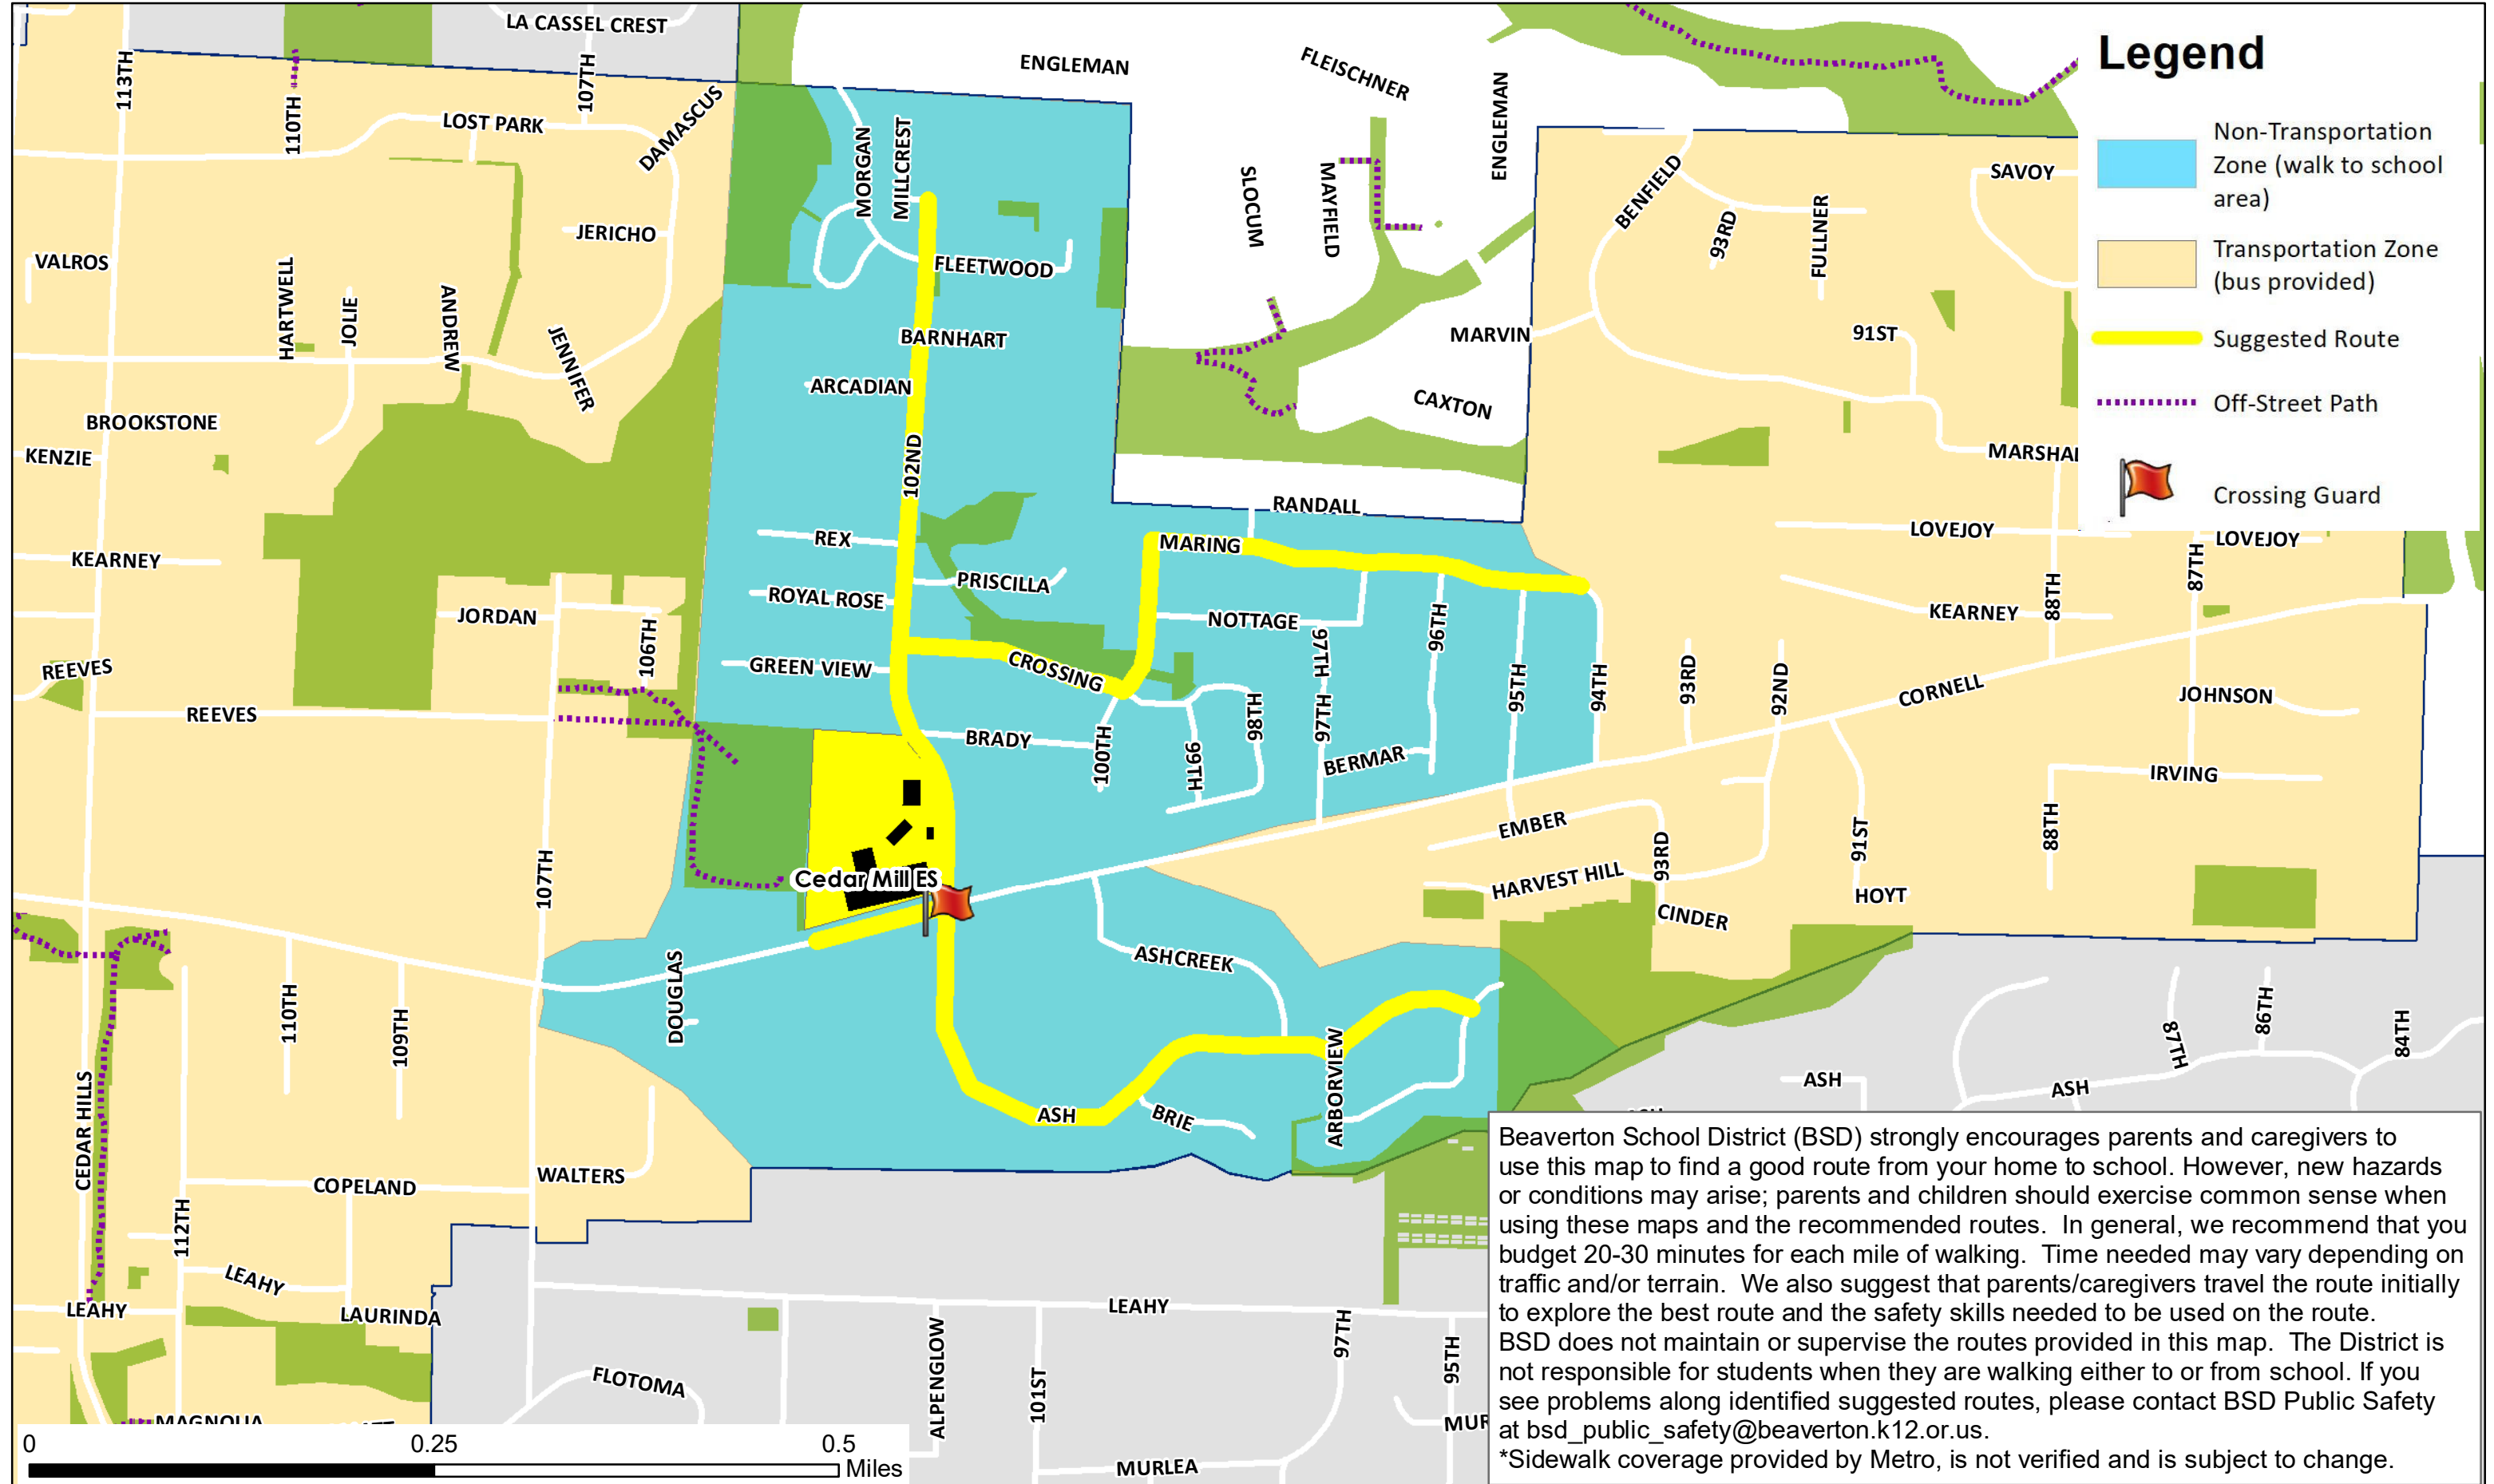

Cedar Mill Elementary Safe Routes to School

August 16, 2018

Legend

- Non-Transportation Zone (walk to school area)
- Transportation Zone (bus provided)
- Suggested Route
- Off-Street Path
- Crossing Guard

Beaverton School District (BSD) strongly encourages parents and caregivers to use this map to find a good route from your home to school. However, new hazards or conditions may arise; parents and children should exercise common sense when using these maps and the recommended routes. In general, we recommend that you budget 20-30 minutes for each mile of walking. Time needed may vary depending on traffic and/or terrain. We also suggest that parents/caregivers travel the route initially to explore the best route and the safety skills needed to be used on the route. BSD does not maintain or supervise the routes provided in this map. The District is not responsible for students when they are walking either to or from school. If you see problems along identified suggested routes, please contact BSD Public Safety at bsd_public_safety@beaverton.k12.or.us.
*Sidewalk coverage provided by Metro, is not verified and is subject to change.