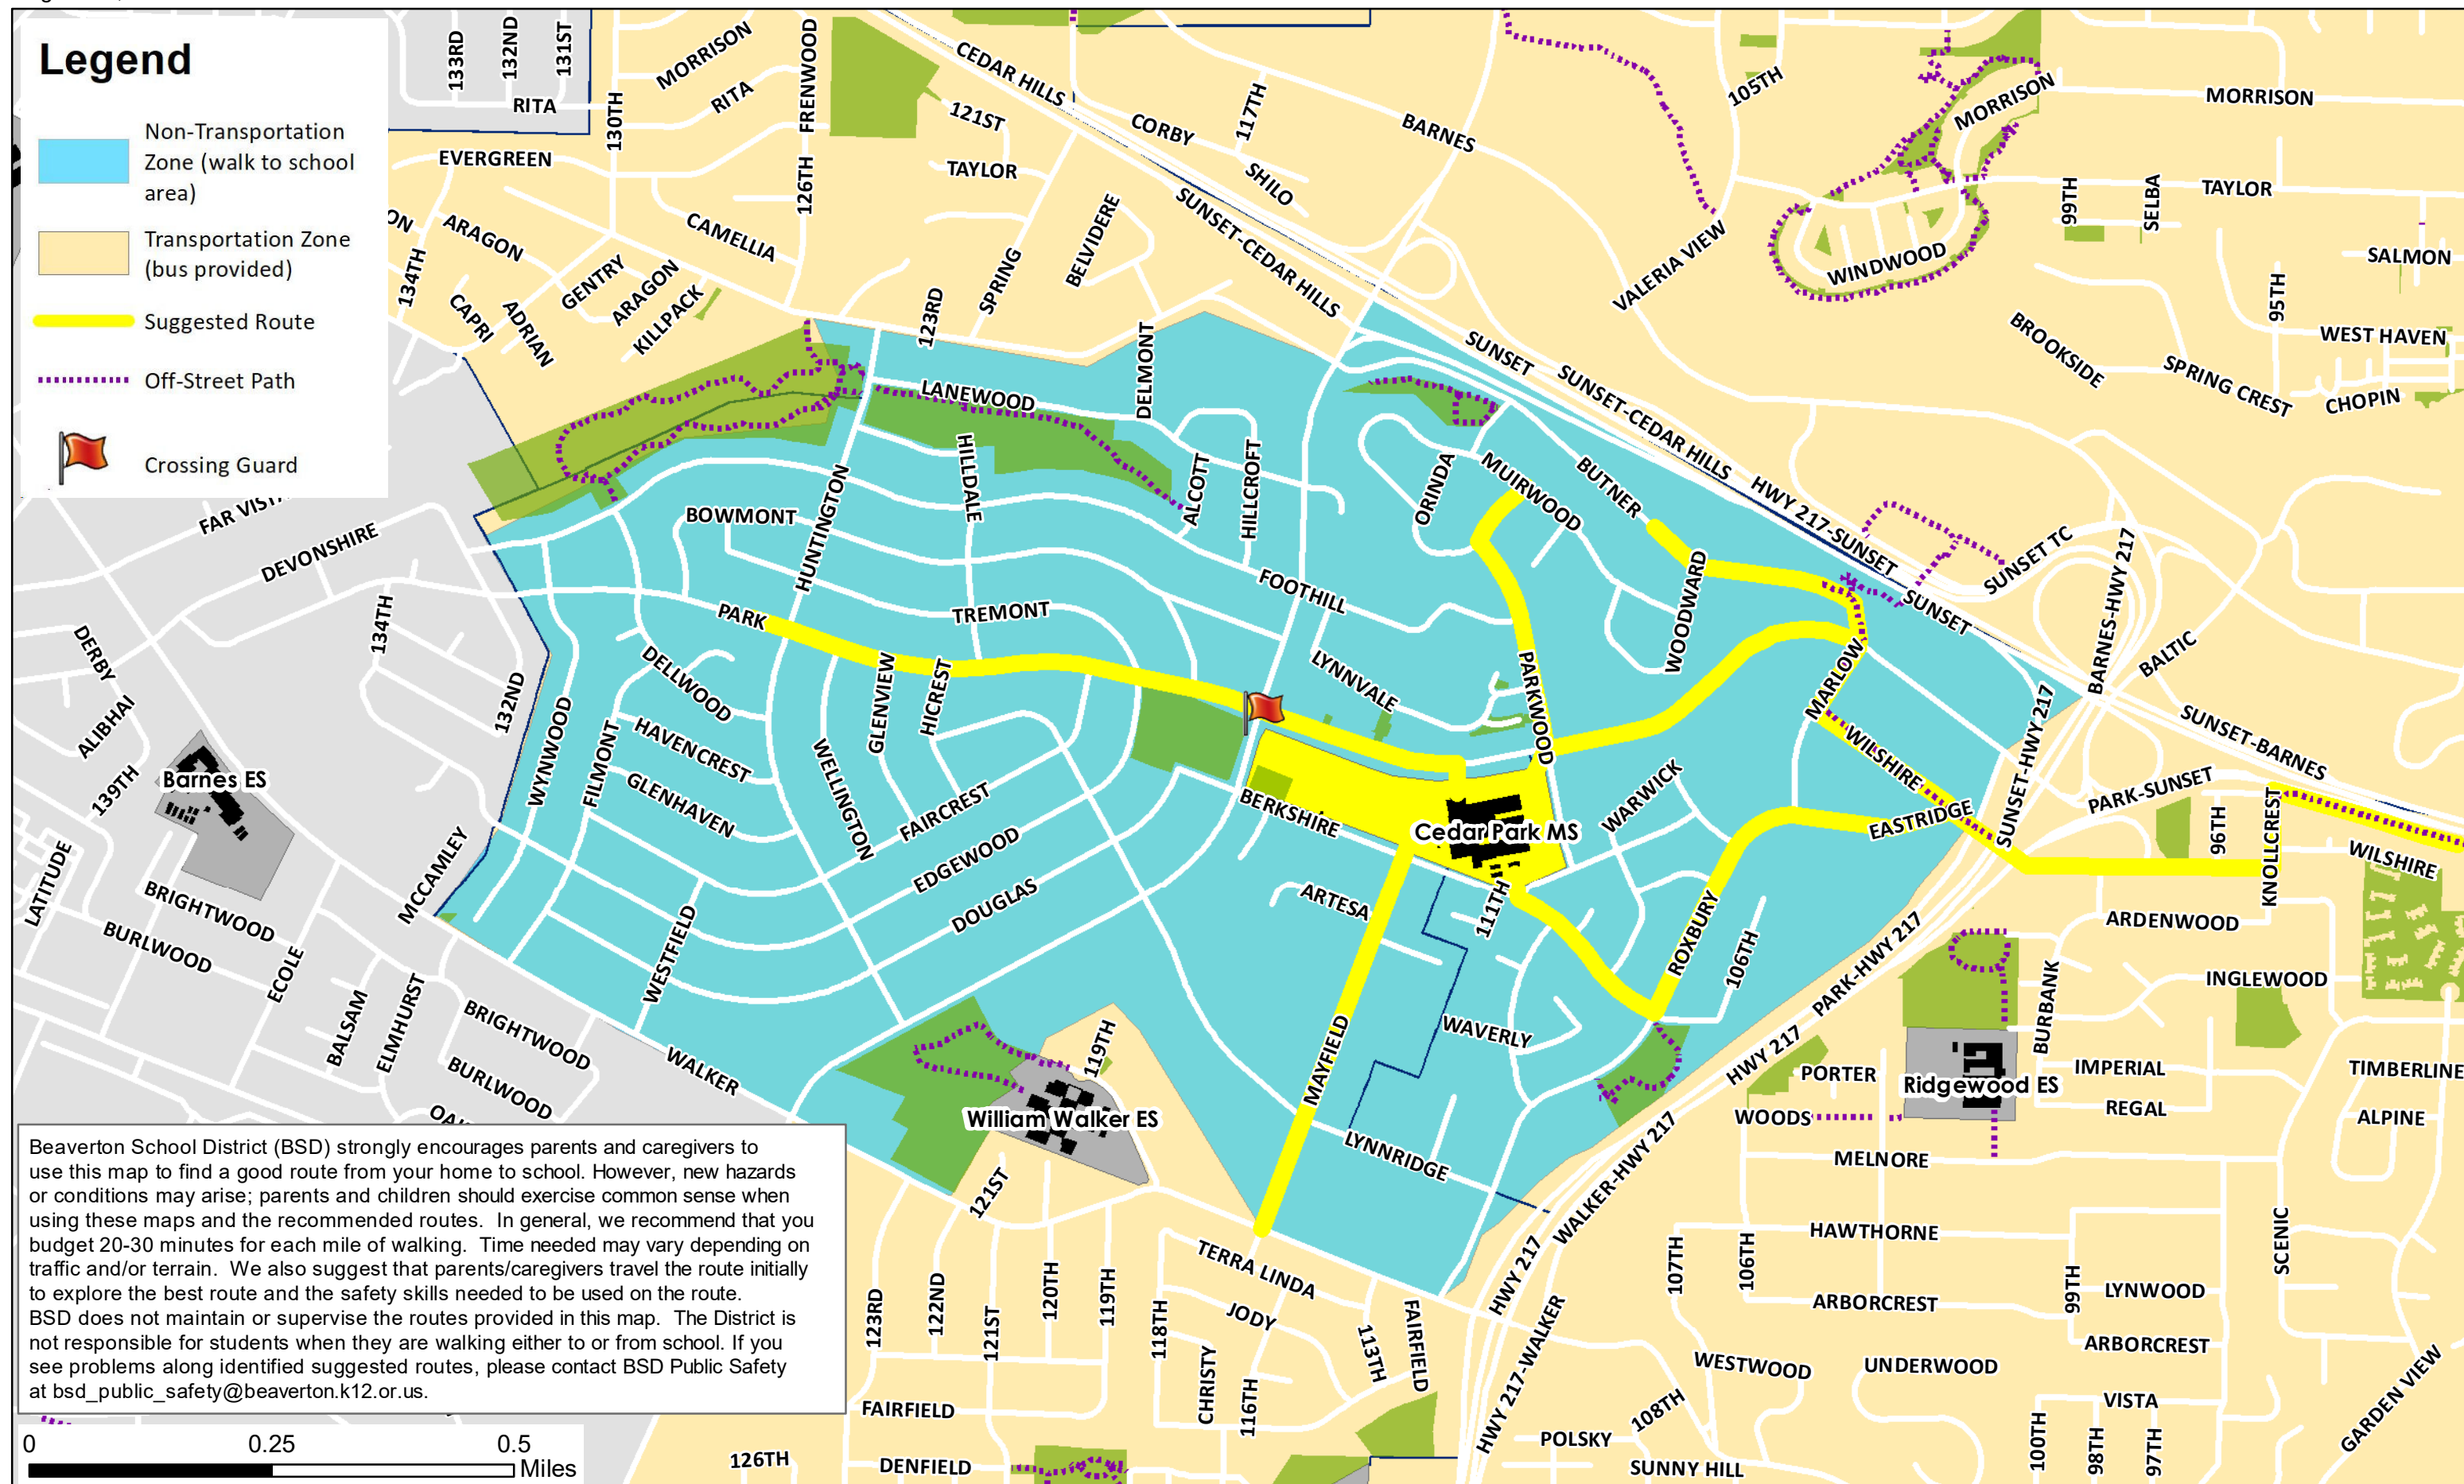

Cedar Park MS Safe Routes to School

August 16, 2018

Legend

- Non-Transportation Zone (walk to school area)
- Transportation Zone (bus provided)
- Suggested Route
- Off-Street Path
- Crossing Guard

Beaverton School District (BSD) strongly encourages parents and caregivers to use this map to find a good route from your home to school. However, new hazards or conditions may arise; parents and children should exercise common sense when using these maps and the recommended routes. In general, we recommend that you budget 20-30 minutes for each mile of walking. Time needed may vary depending on traffic and/or terrain. We also suggest that parents/caregivers travel the route initially to explore the best route and the safety skills needed to be used on the route. BSD does not maintain or supervise the routes provided in this map. The District is not responsible for students when they are walking either to or from school. If you see problems along identified suggested routes, please contact BSD Public Safety at bsd_public_safety@beaverton.k12.or.us.