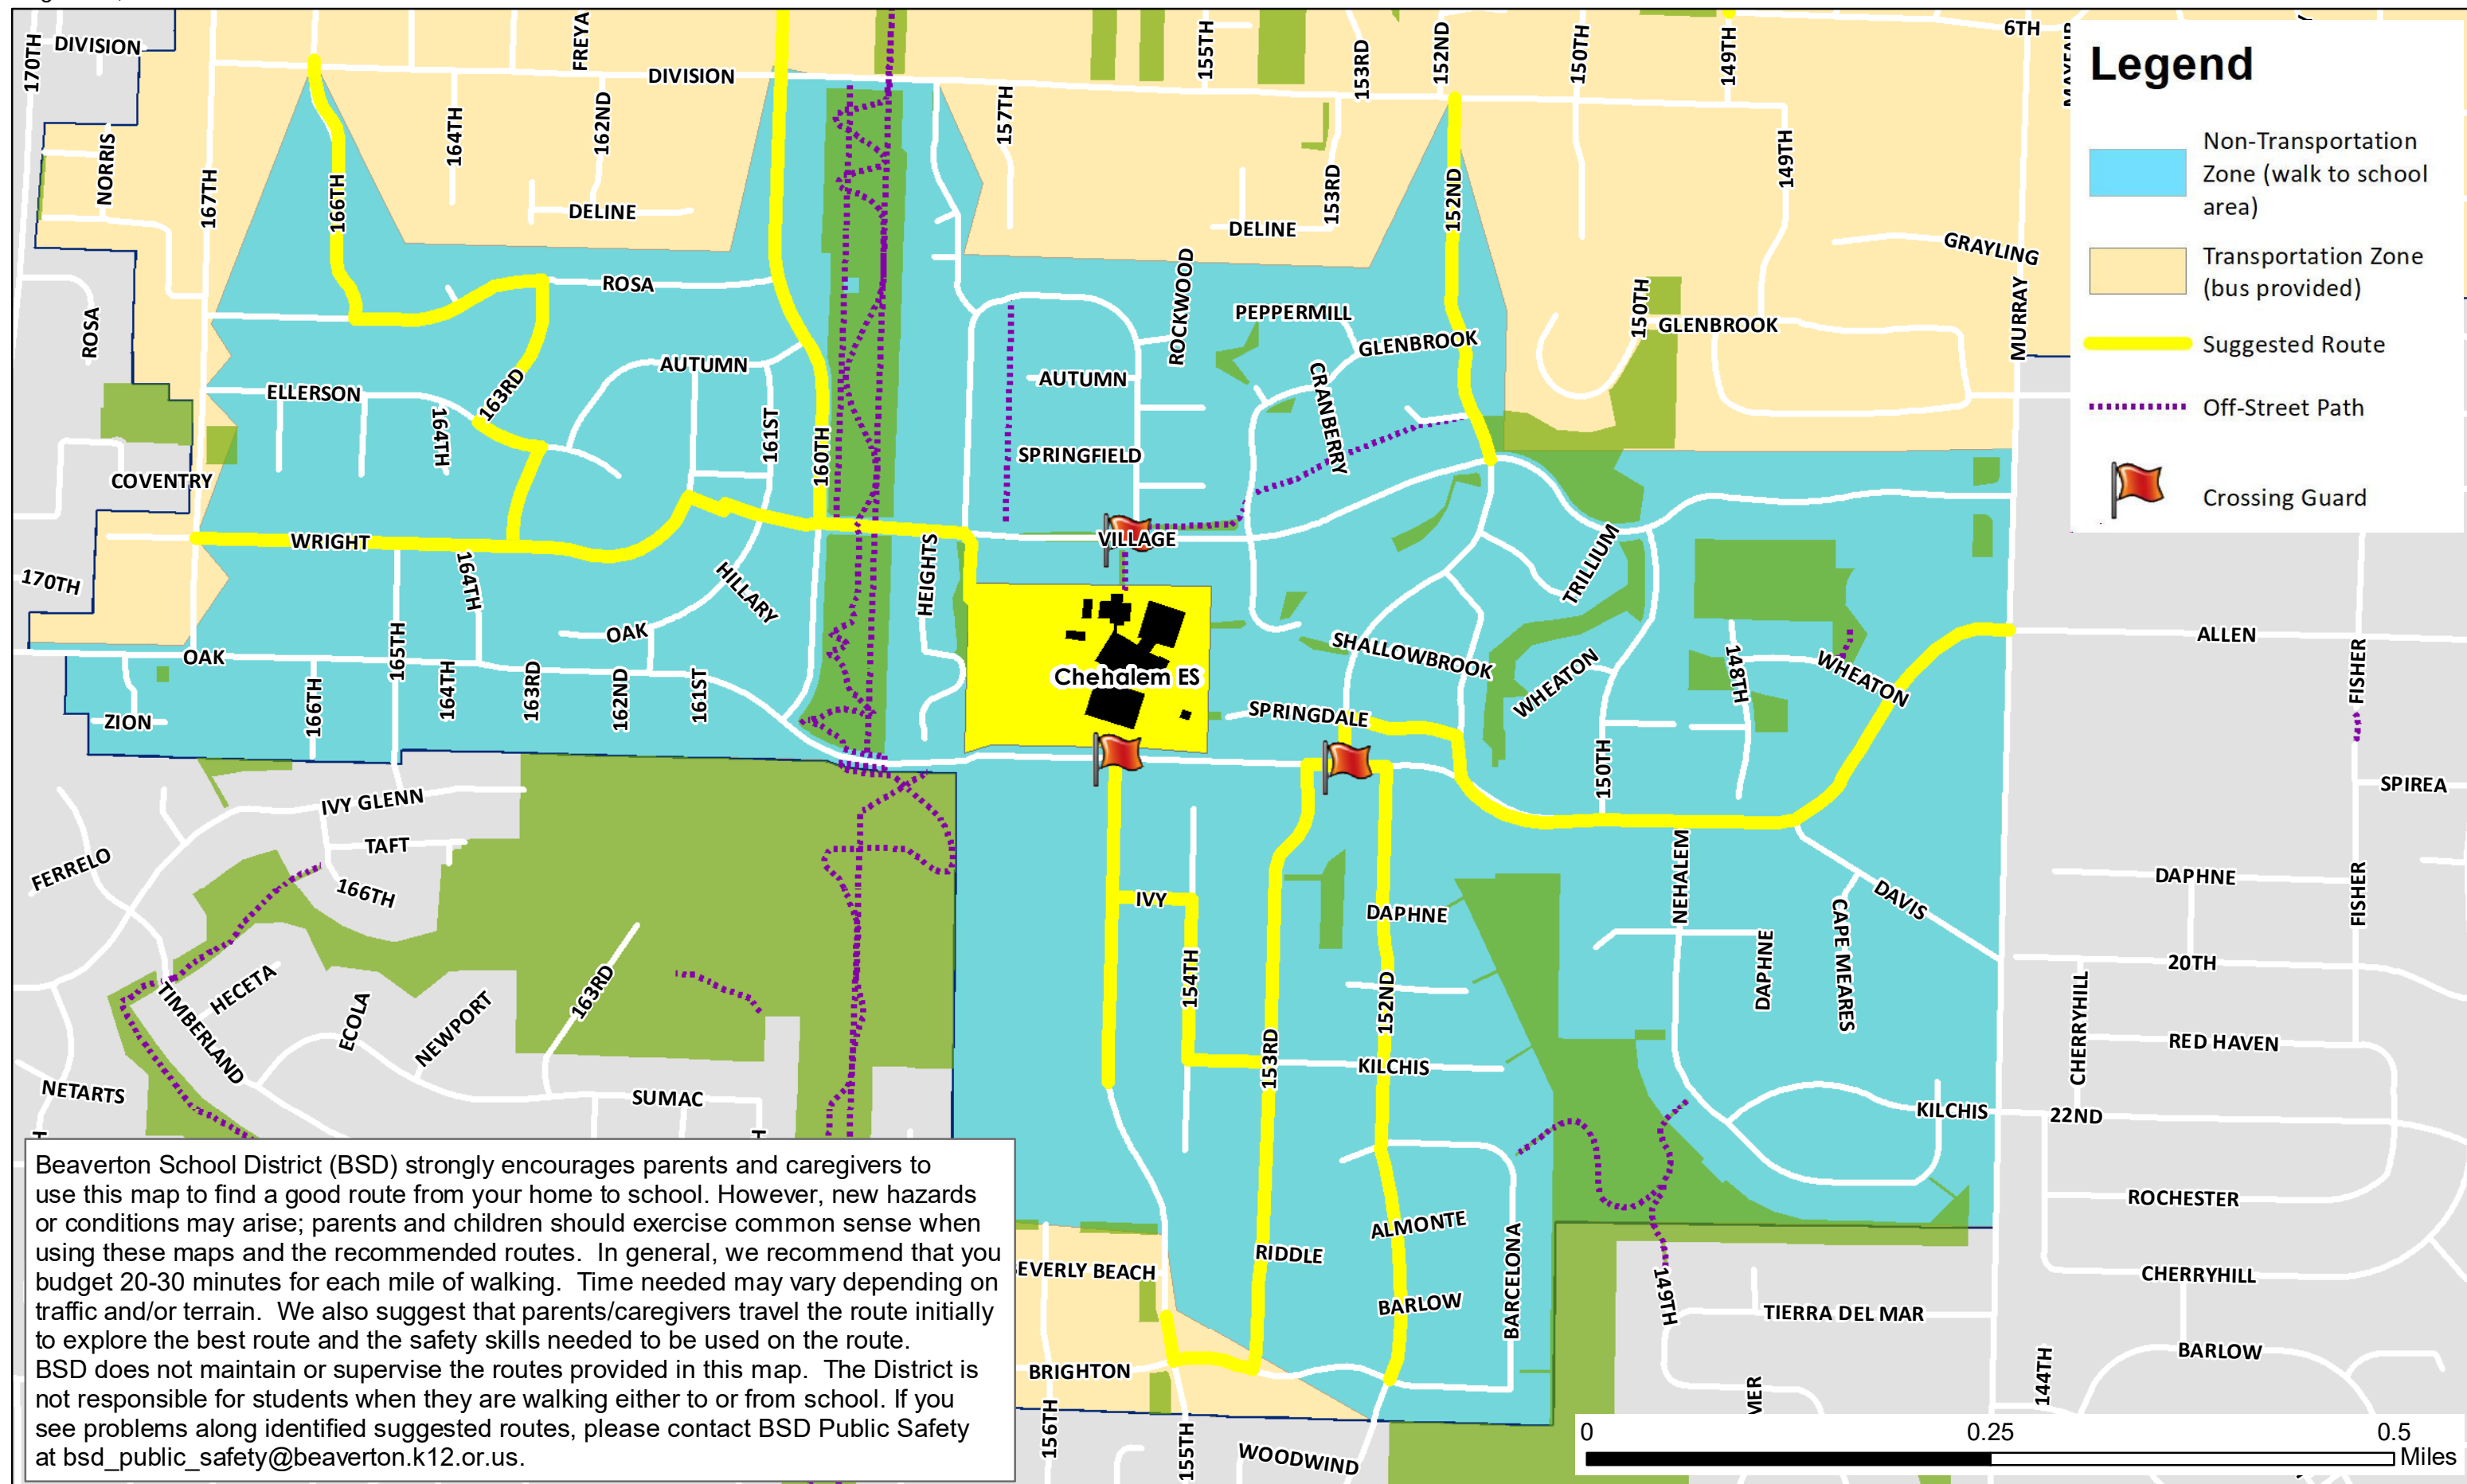

Chehalem Elementary Safe Routes to School

August 16, 2018

Beaverton School District (BSD) strongly encourages parents and caregivers to use this map to find a good route from your home to school. However, new hazards or conditions may arise; parents and children should exercise common sense when using these maps and the recommended routes. In general, we recommend that you budget 20-30 minutes for each mile of walking. Time needed may vary depending on traffic and/or terrain. We also suggest that parents/caregivers travel the route initially to explore the best route and the safety skills needed to be used on the route. BSD does not maintain or supervise the routes provided in this map. The District is not responsible for students when they are walking either to or from school. If you see problems along identified suggested routes, please contact BSD Public Safety at bsd_public_safety@beaverton.k12.or.us.