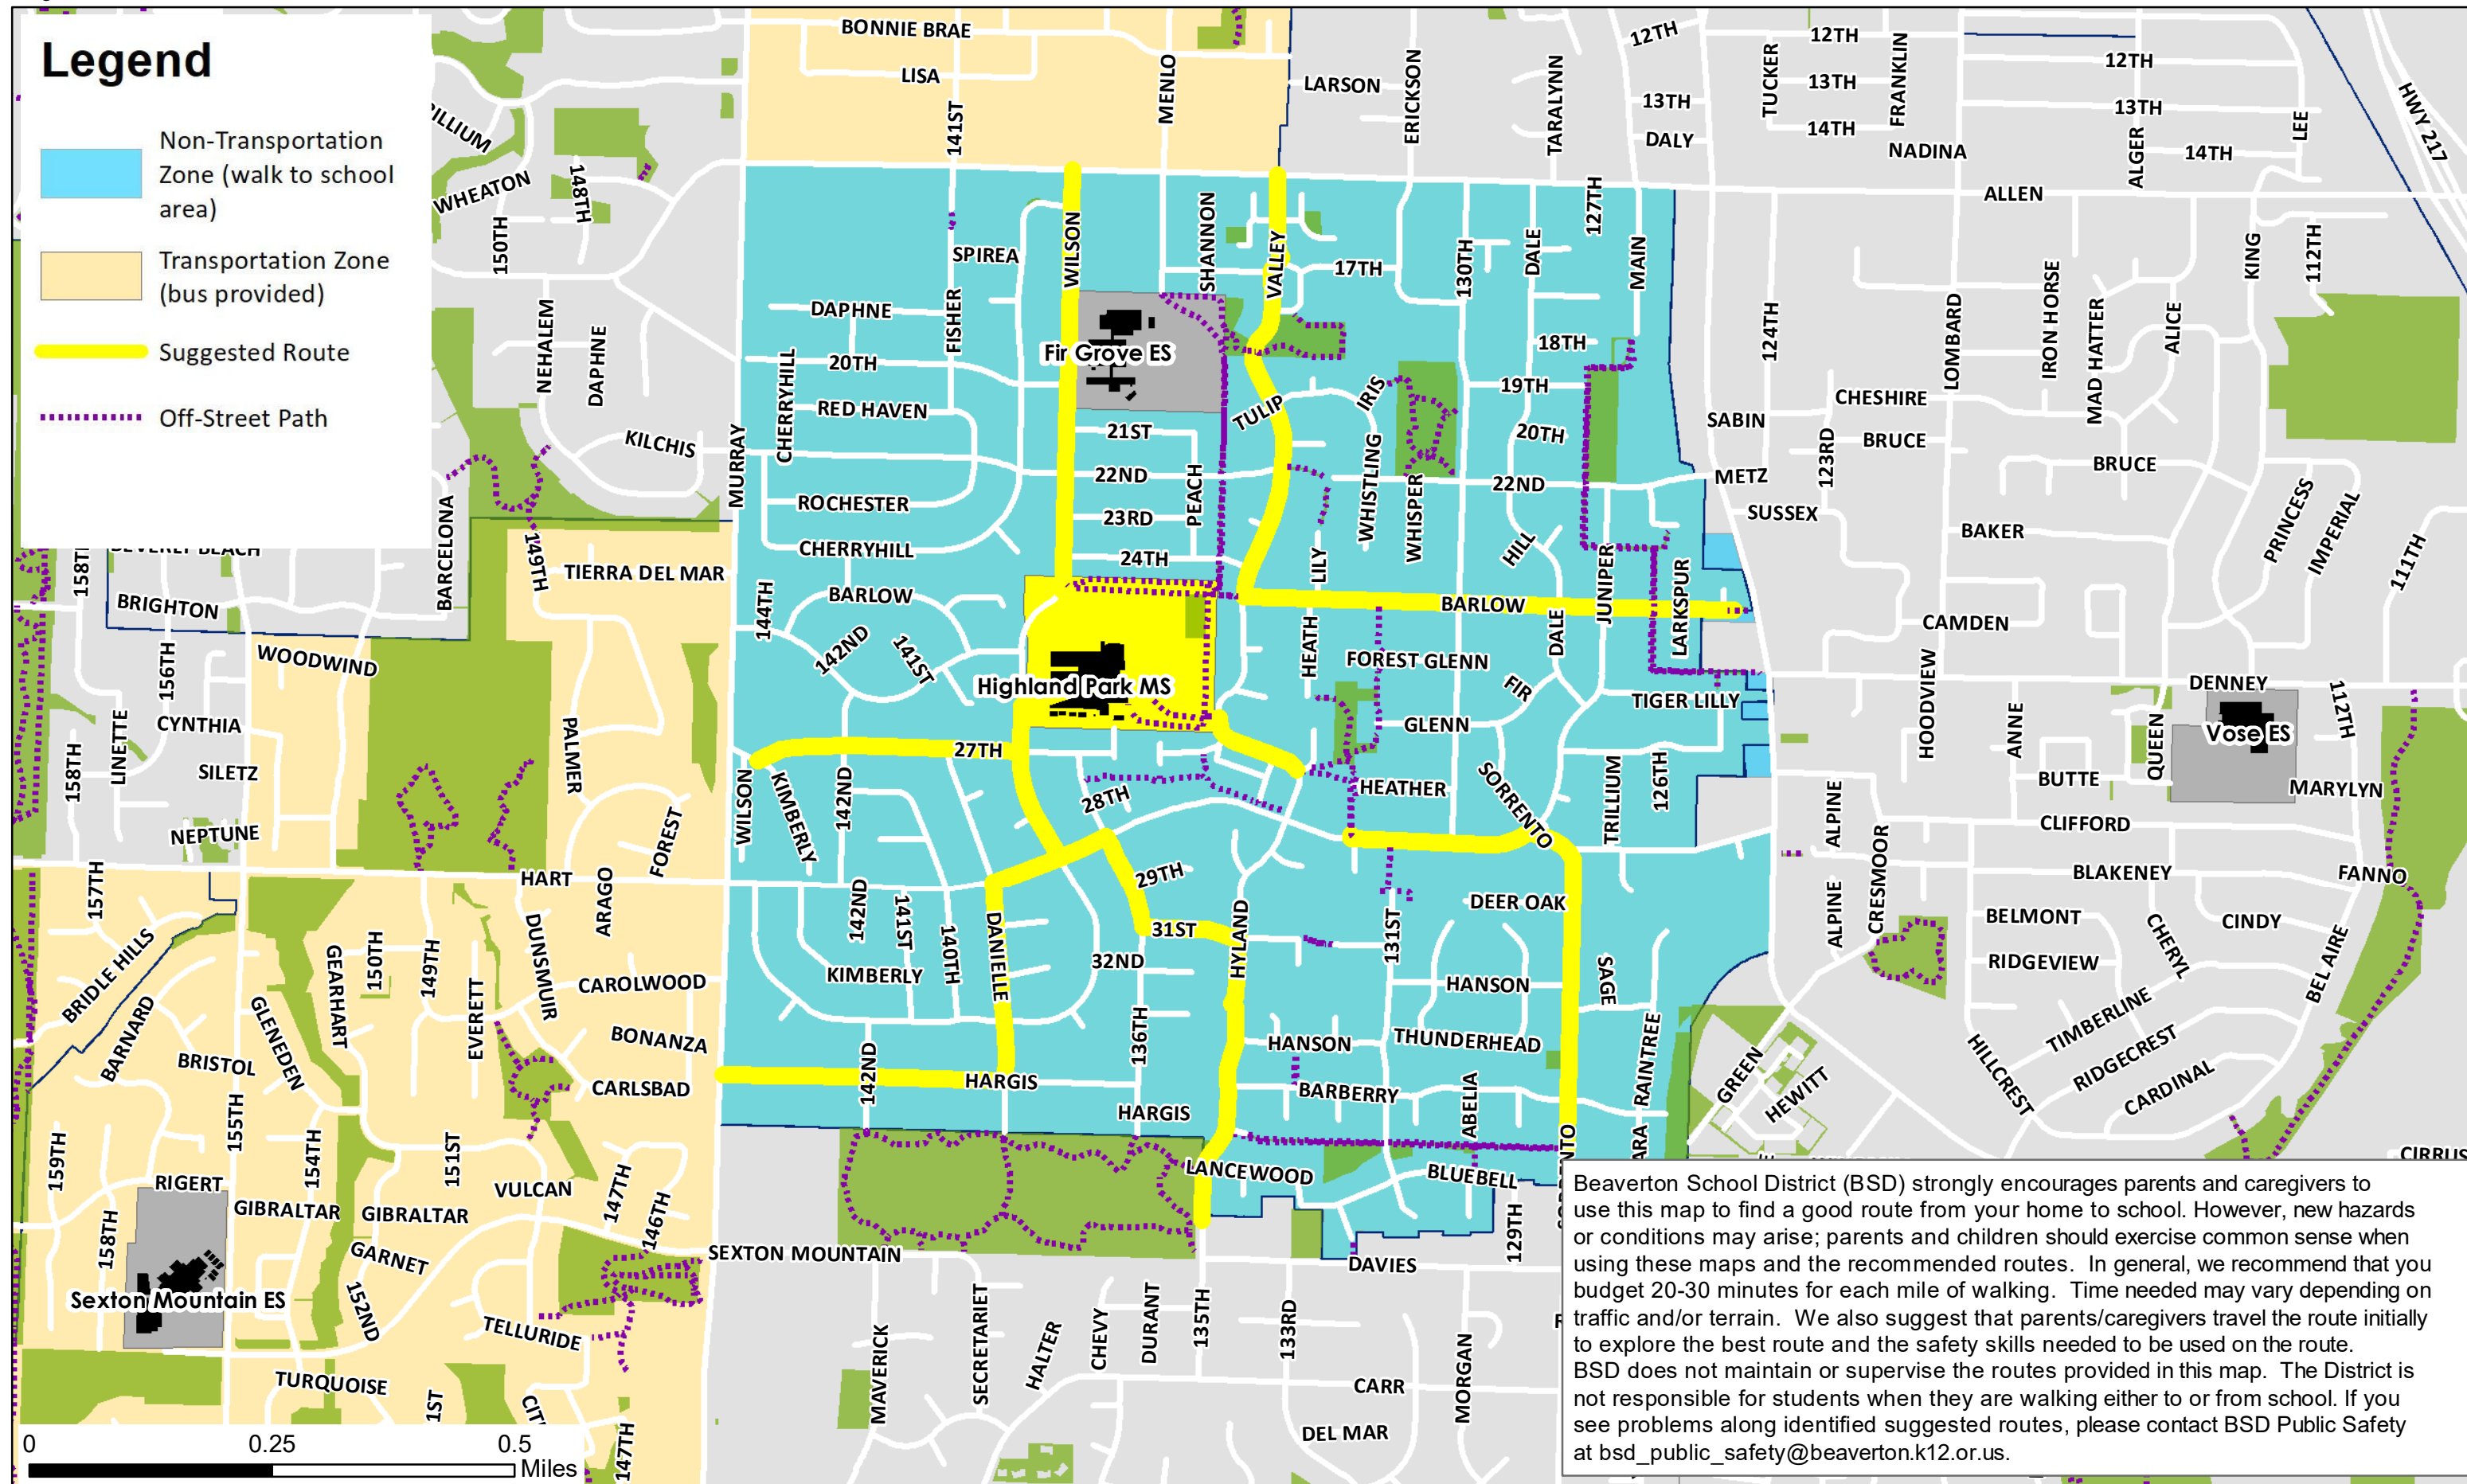

# Highland Park MS Safe Routes to School

August 16, 2018

Beaverton School District (BSD) strongly encourages parents and caregivers to use this map to find a good route from your home to school. However, new hazards or conditions may arise; parents and children should exercise common sense when using these maps and the recommended routes. In general, we recommend that you budget 20-30 minutes for each mile of walking. Time needed may vary depending on traffic and/or terrain. We also suggest that parents/caregivers travel the route initially to explore the best route and the safety skills needed to be used on the route. BSD does not maintain or supervise the routes provided in this map. The District is not responsible for students when they are walking either to or from school. If you see problems along identified suggested routes, please contact BSD Public Safety at [bsd\\_public\\_safety@beaverton.k12.or.us](mailto:bsd_public_safety@beaverton.k12.or.us).