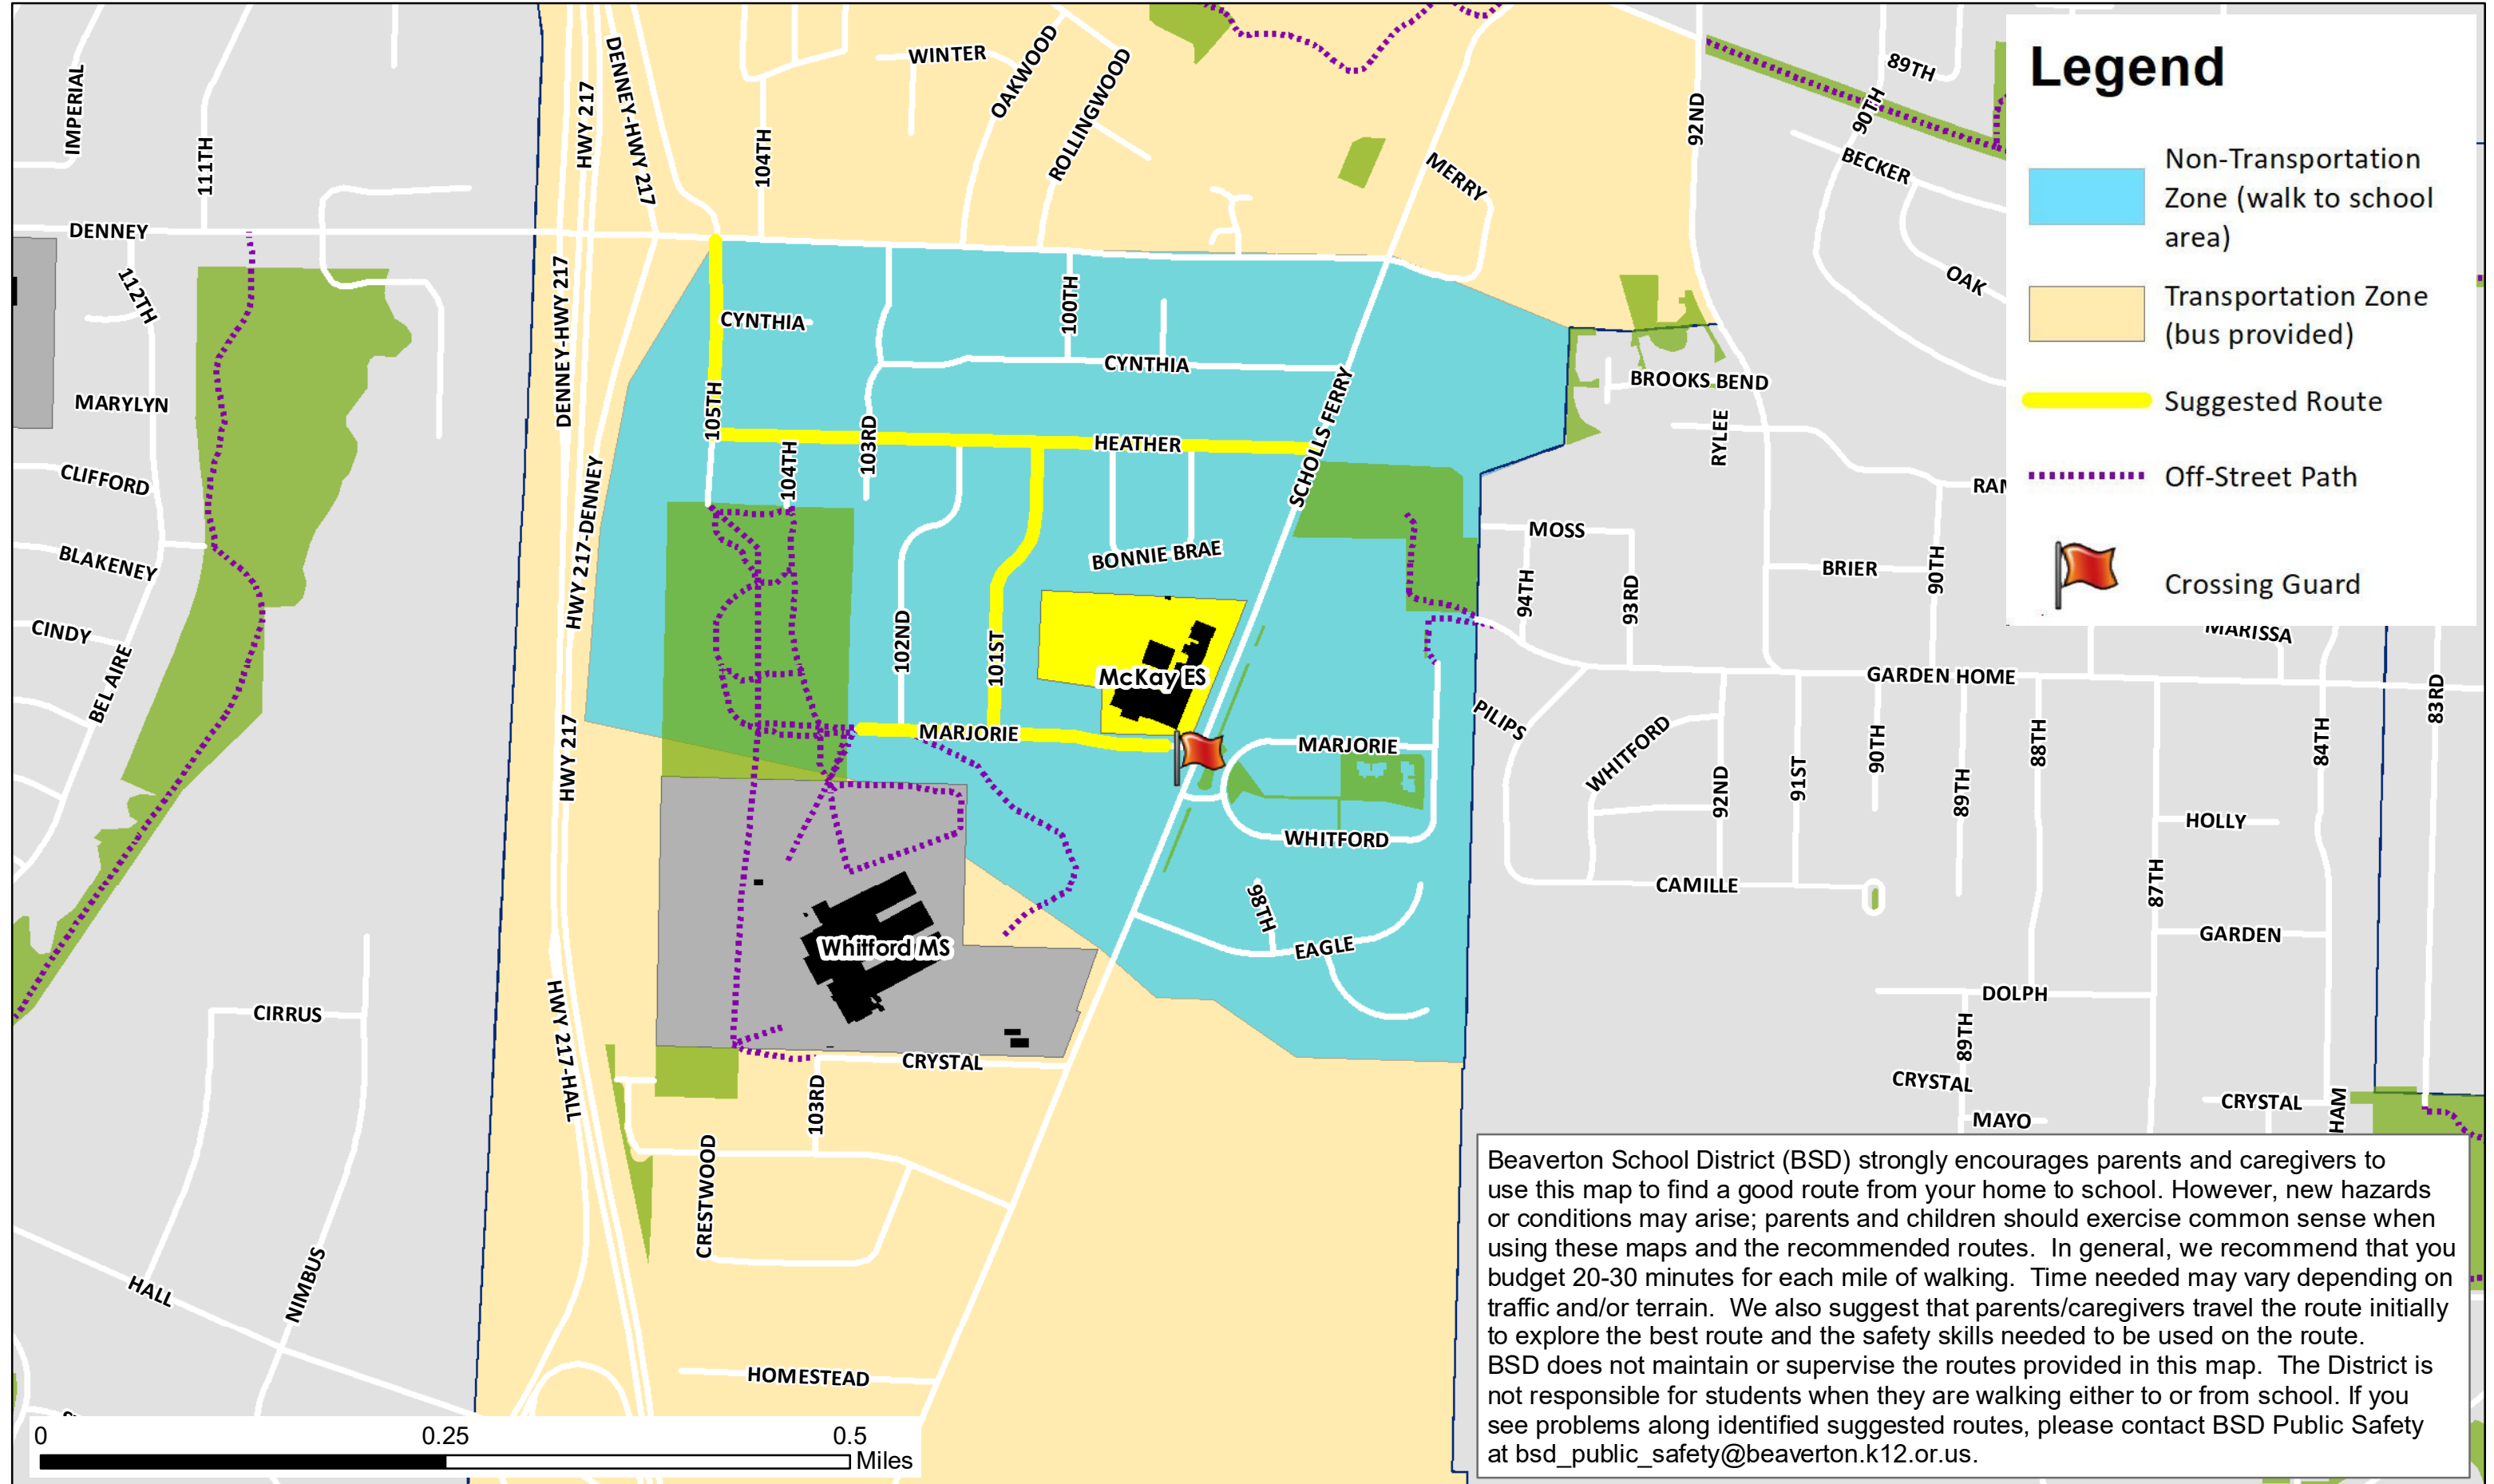

McKay Elementary Safe Routes to School

August 16, 2018

Beaverton School District (BSD) strongly encourages parents and caregivers to use this map to find a good route from your home to school. However, new hazards or conditions may arise; parents and children should exercise common sense when using these maps and the recommended routes. In general, we recommend that you budget 20-30 minutes for each mile of walking. Time needed may vary depending on traffic and/or terrain. We also suggest that parents/caregivers travel the route initially to explore the best route and the safety skills needed to be used on the route. BSD does not maintain or supervise the routes provided in this map. The District is not responsible for students when they are walking either to or from school. If you see problems along identified suggested routes, please contact BSD Public Safety at bsd_public_safety@beaverton.k12.or.us.