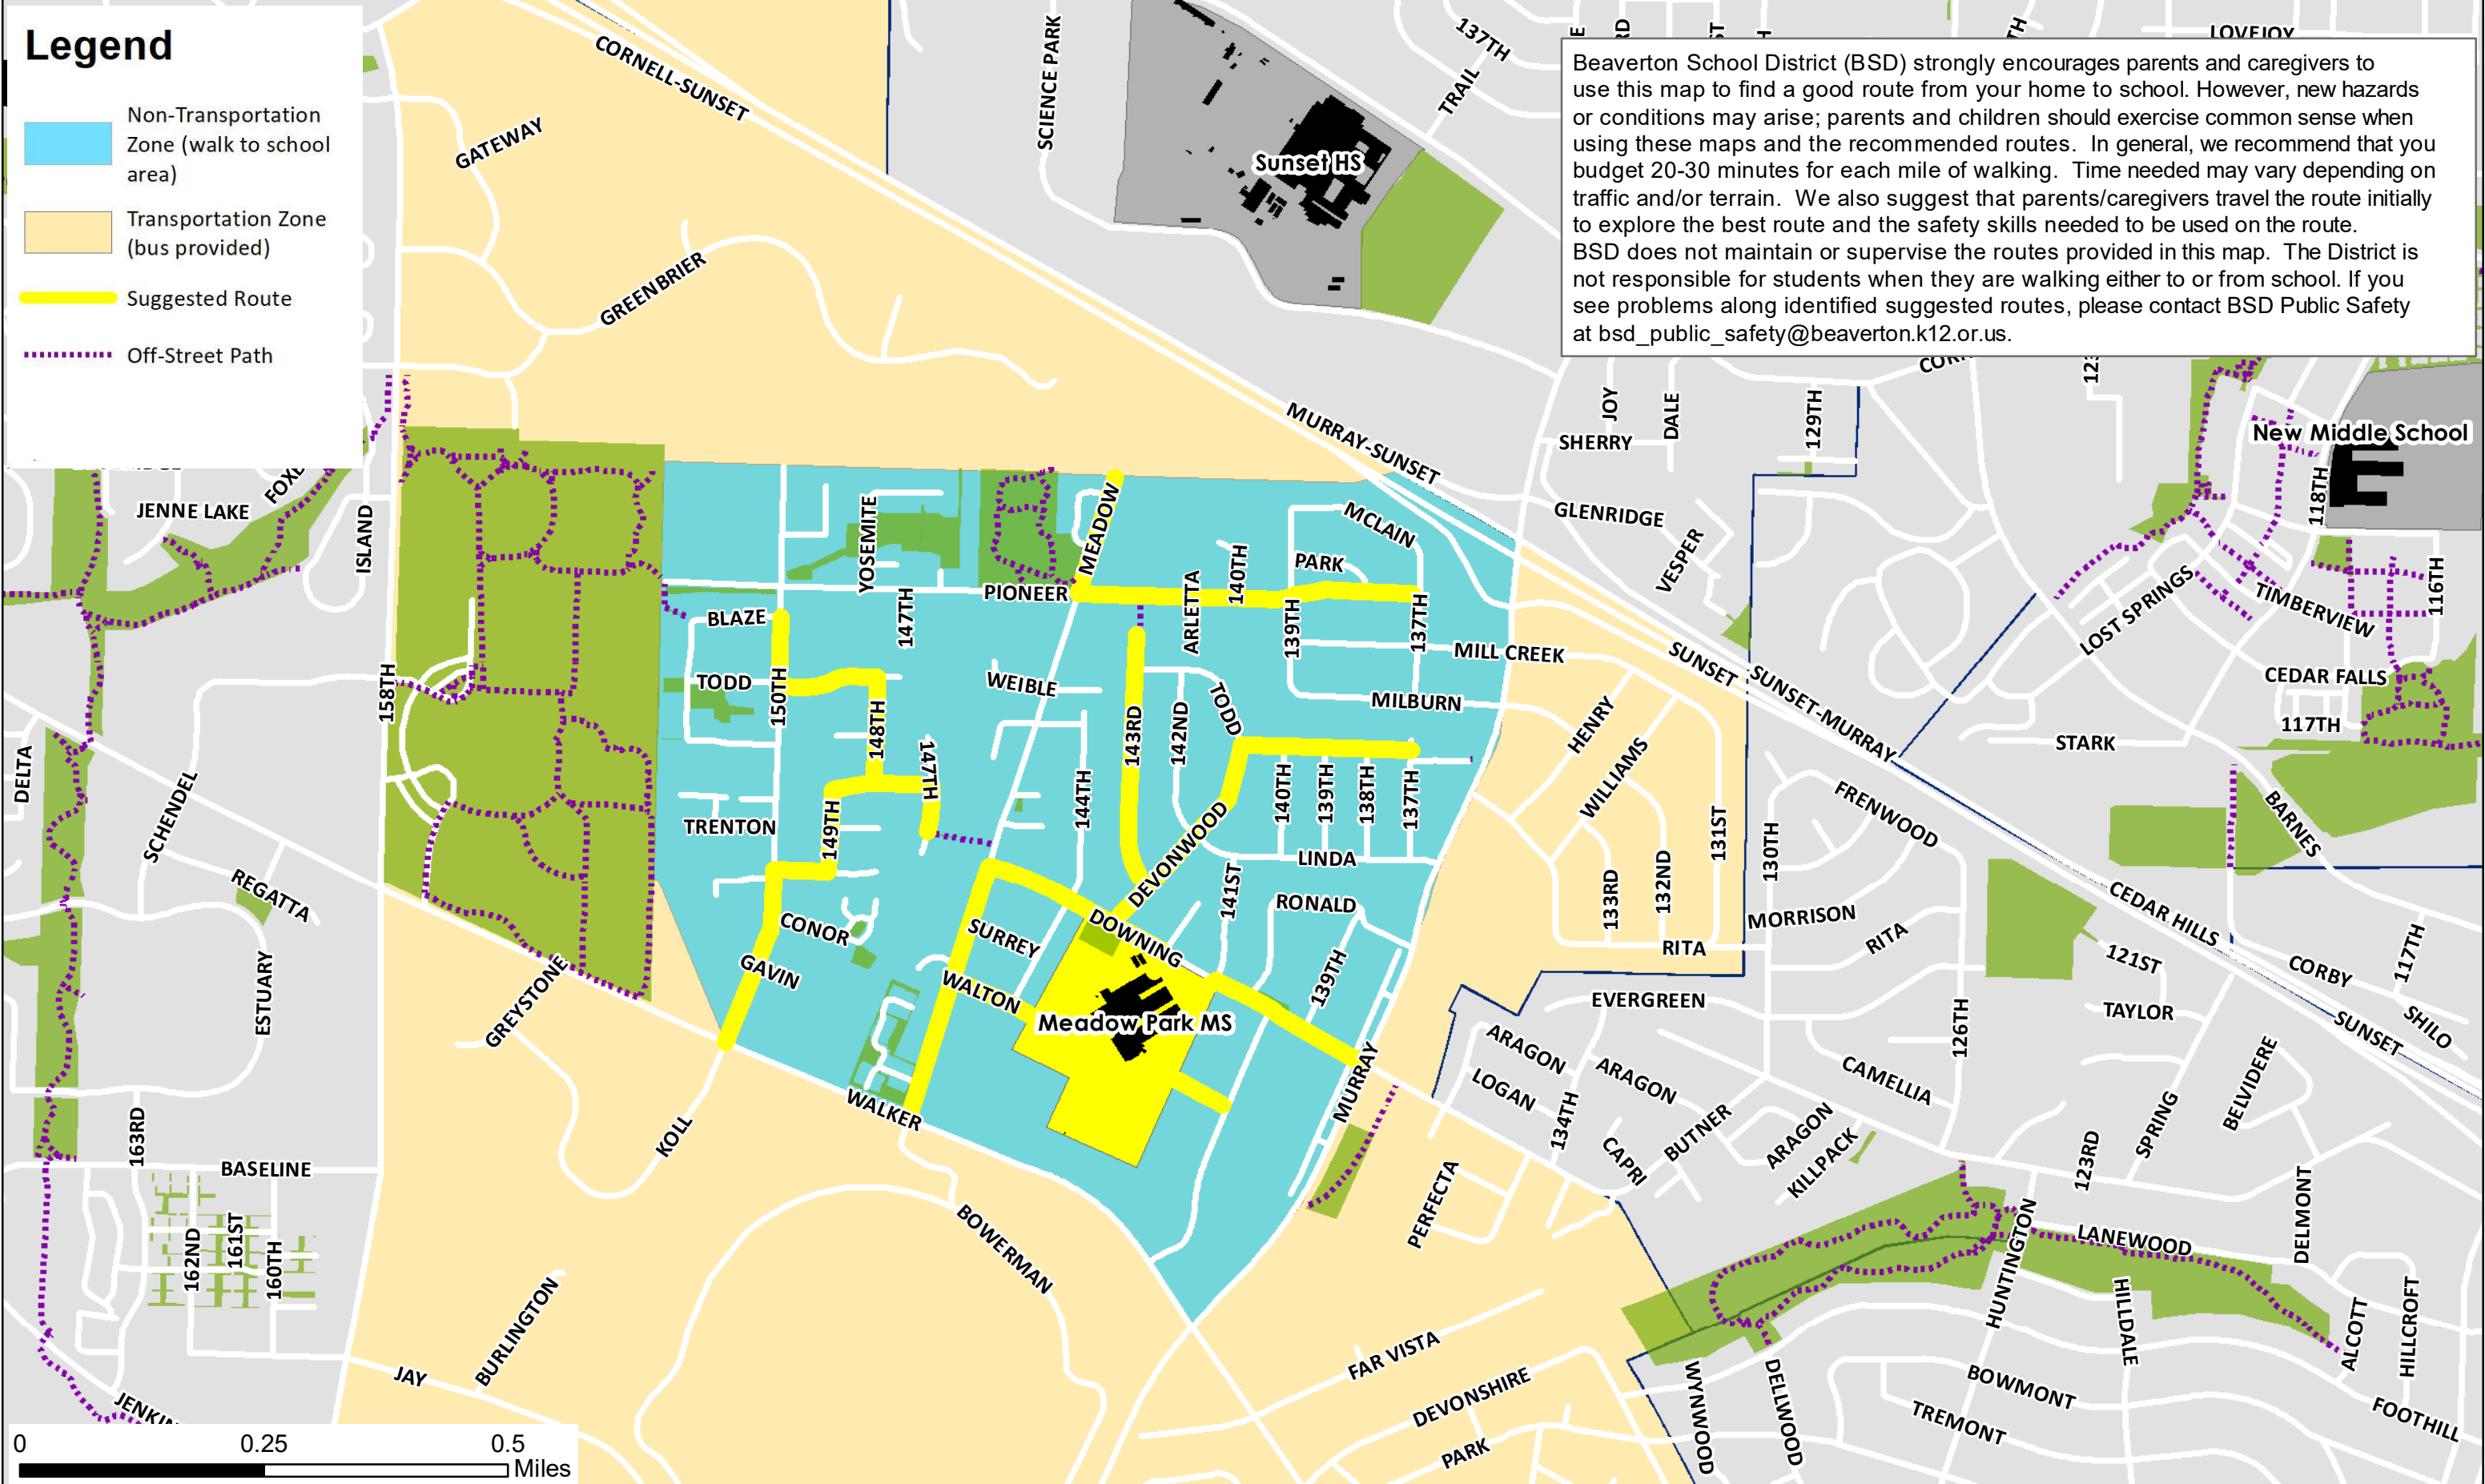

Meadow Park MS Safe Routes to School

August 16, 2018

Beaverton School District (BSD) strongly encourages parents and caregivers to use this map to find a good route from your home to school. However, new hazards or conditions may arise; parents and children should exercise common sense when using these maps and the recommended routes. In general, we recommend that you budget 20-30 minutes for each mile of walking. Time needed may vary depending on traffic and/or terrain. We also suggest that parents/caregivers travel the route initially to explore the best route and the safety skills needed to be used on the route. BSD does not maintain or supervise the routes provided in this map. The District is not responsible for students when they are walking either to or from school. If you see problems along identified suggested routes, please contact BSD Public Safety at bsd_public_safety@beaverton.k12.or.us.