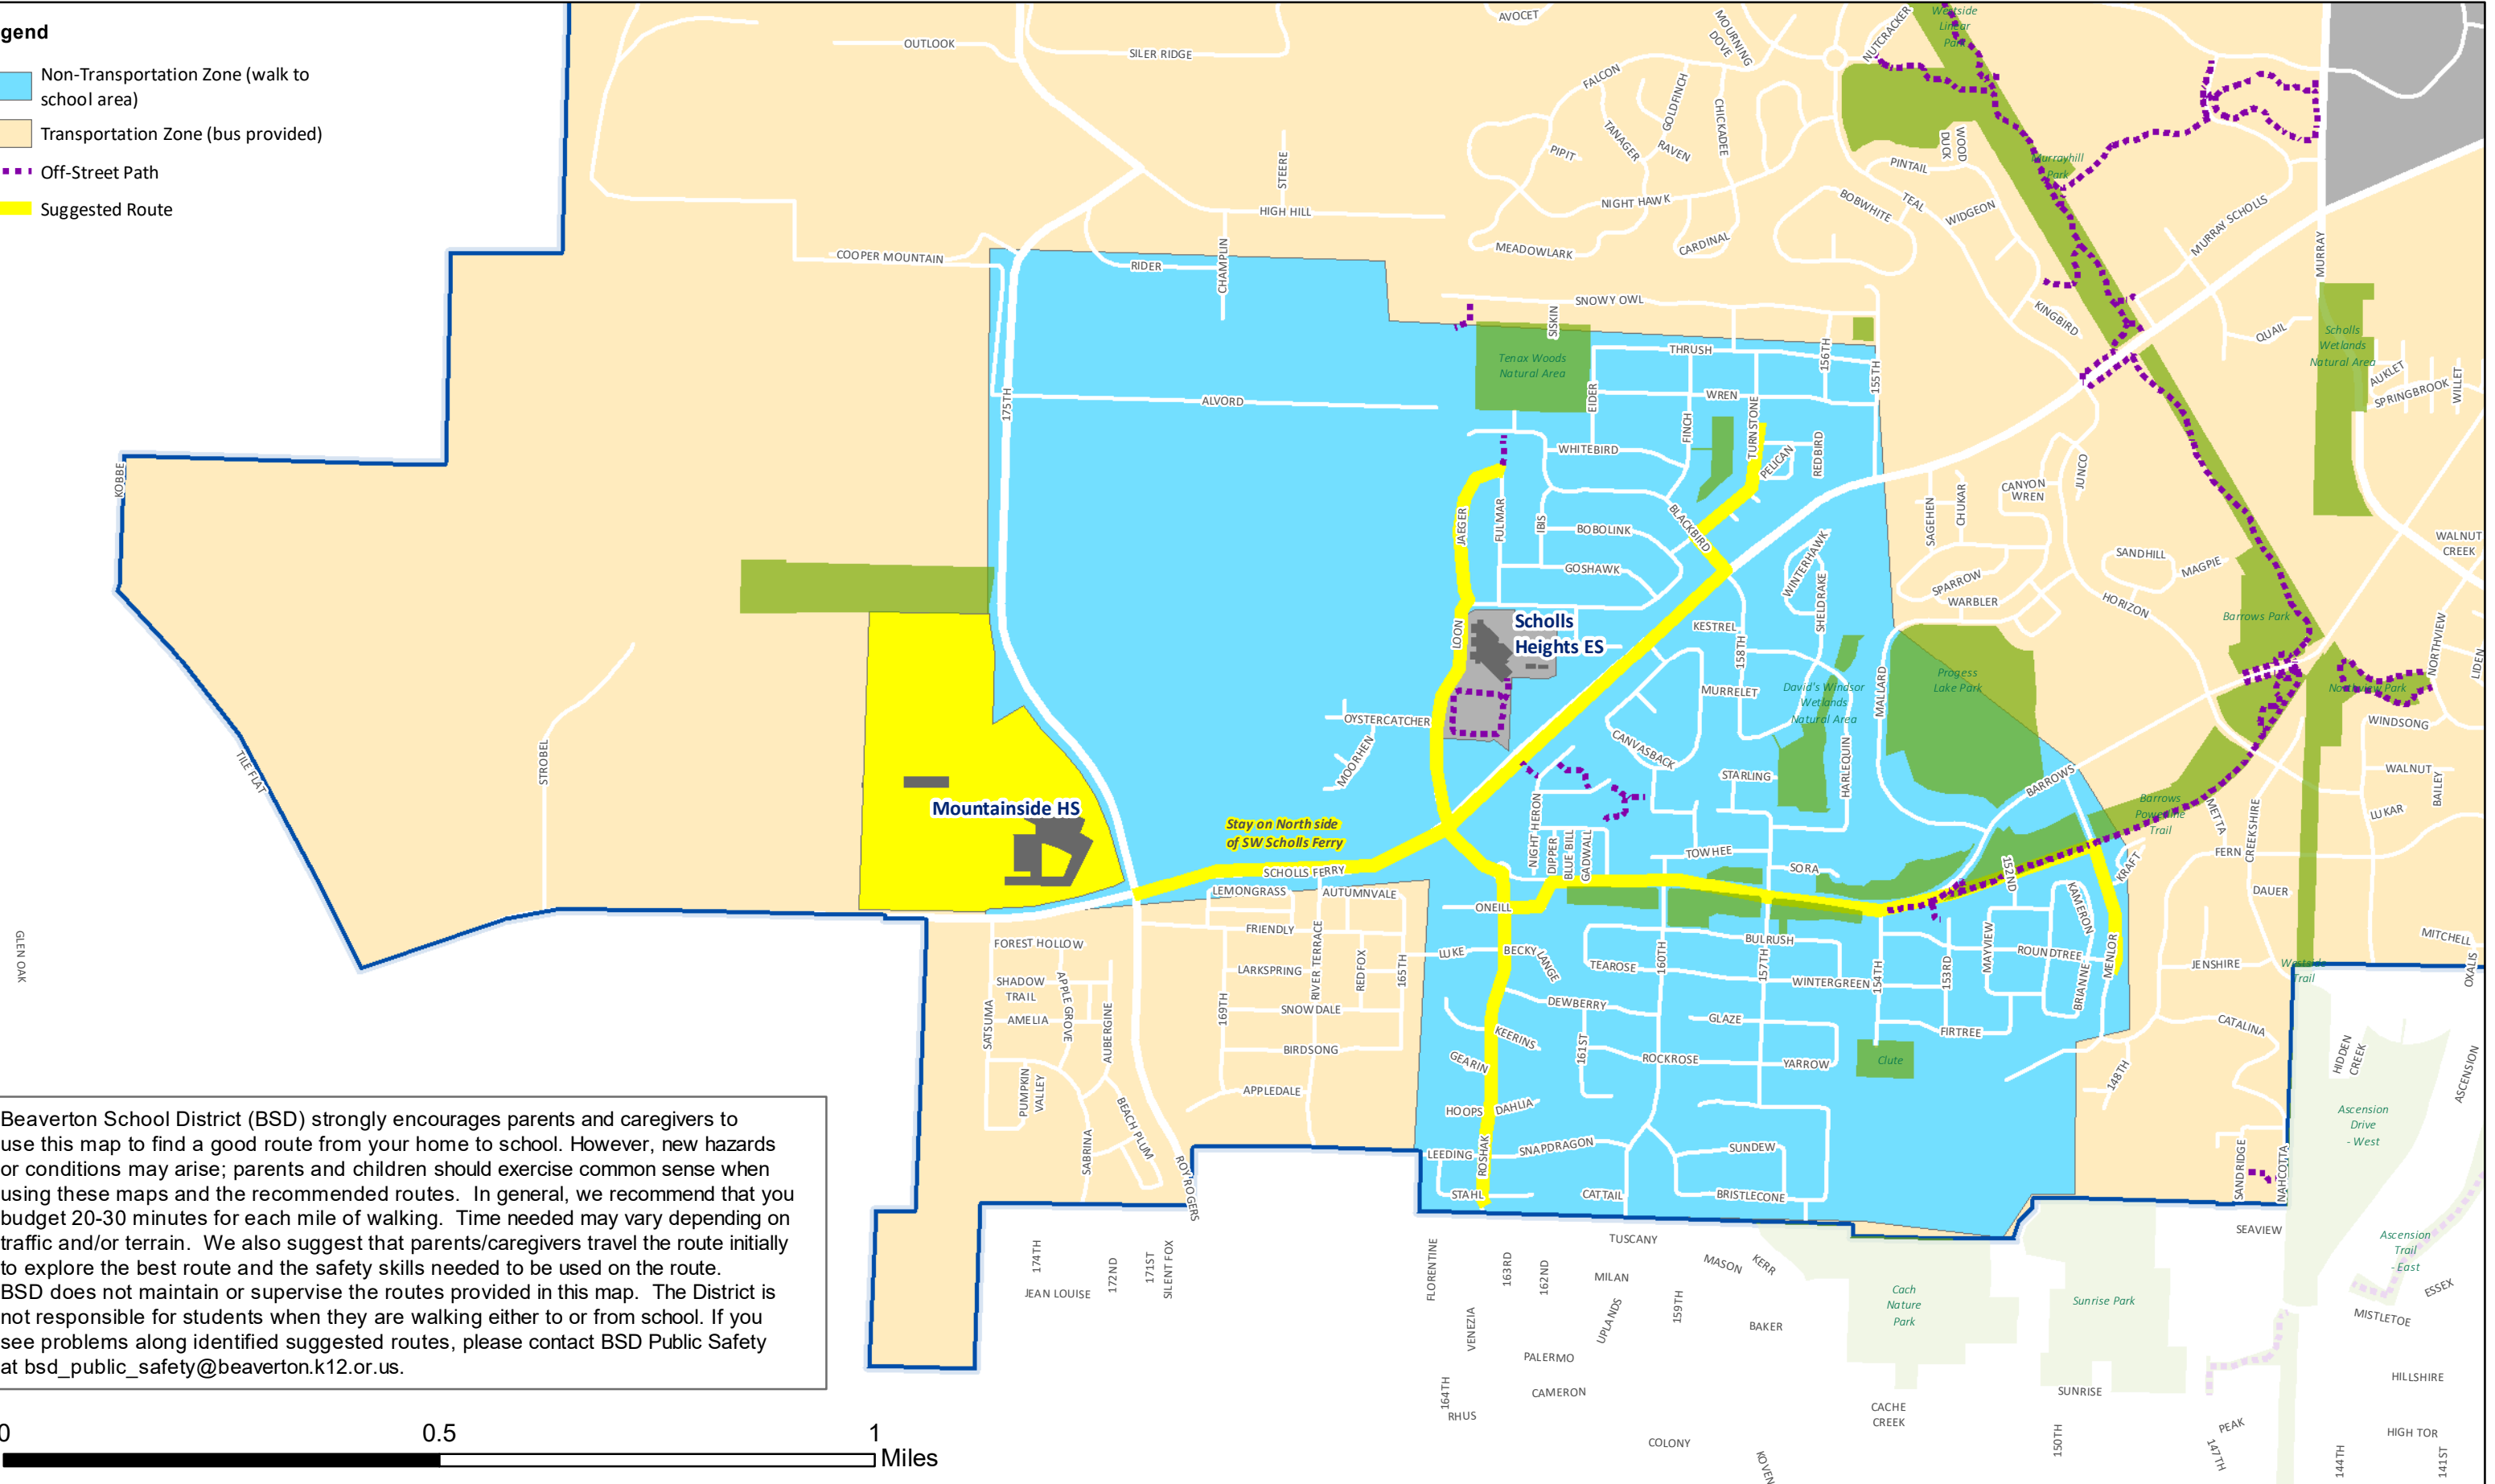

Mountainside High School Safe Routes to School

August 16, 2018

Legend

- Non-Transportation Zone (walk to school area)
- Transportation Zone (bus provided)
- Off-Street Path
- Suggested Route

Beaverton School District (BSD) strongly encourages parents and caregivers to use this map to find a good route from your home to school. However, new hazards or conditions may arise; parents and children should exercise common sense when using these maps and the recommended routes. In general, we recommend that you budget 20-30 minutes for each mile of walking. Time needed may vary depending on traffic and/or terrain. We also suggest that parents/caregivers travel the route initially to explore the best route and the safety skills needed to be used on the route. BSD does not maintain or supervise the routes provided in this map. The District is not responsible for students when they are walking either to or from school. If you see problems along identified suggested routes, please contact BSD Public Safety at bsd_public_safety@beaverton.k12.or.us.