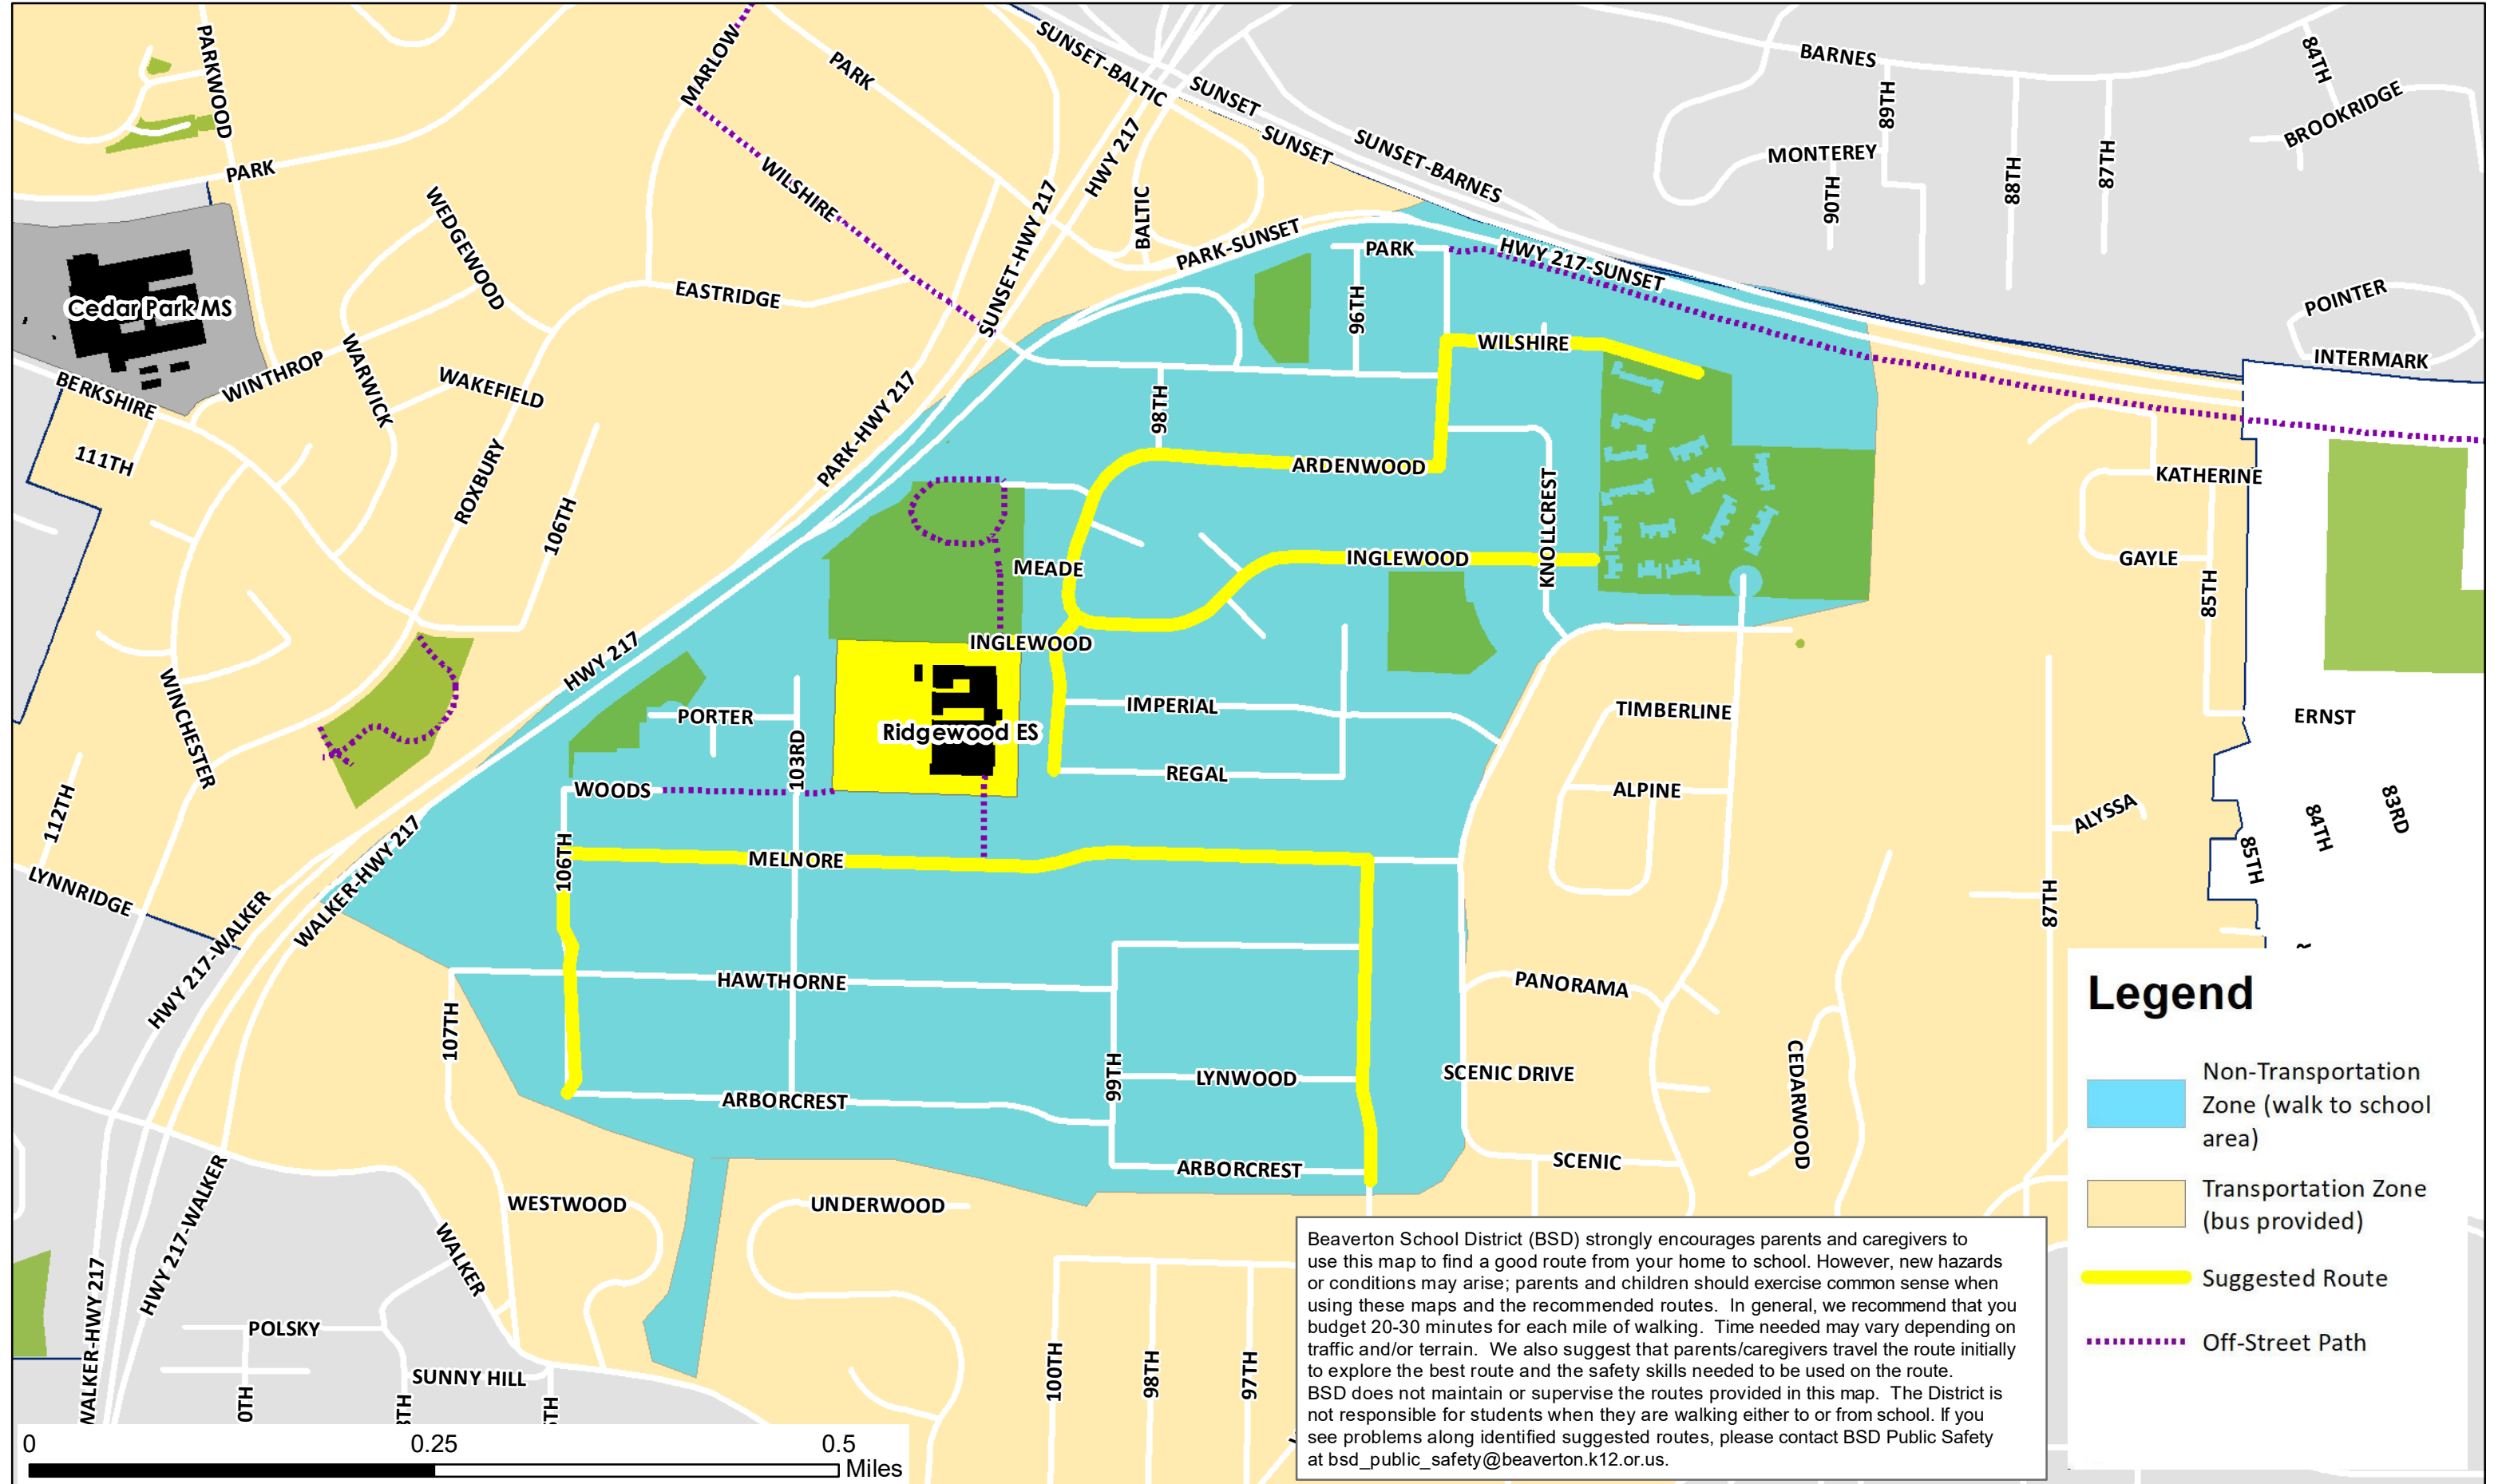

Ridgewood Elementary Safe Routes to School

August 16, 2018

Legend

- Non-Transportation Zone (walk to school area)
- Transportation Zone (bus provided)
- Suggested Route
- Off-Street Path

Beaverton School District (BSD) strongly encourages parents and caregivers to use this map to find a good route from your home to school. However, new hazards or conditions may arise; parents and children should exercise common sense when using these maps and the recommended routes. In general, we recommend that you budget 20-30 minutes for each mile of walking. Time needed may vary depending on traffic and/or terrain. We also suggest that parents/caregivers travel the route initially to explore the best route and the safety skills needed to be used on the route. BSD does not maintain or supervise the routes provided in this map. The District is not responsible for students when they are walking either to or from school. If you see problems along identified suggested routes, please contact BSD Public Safety at bsd_public_safety@beaverton.k12.or.us.