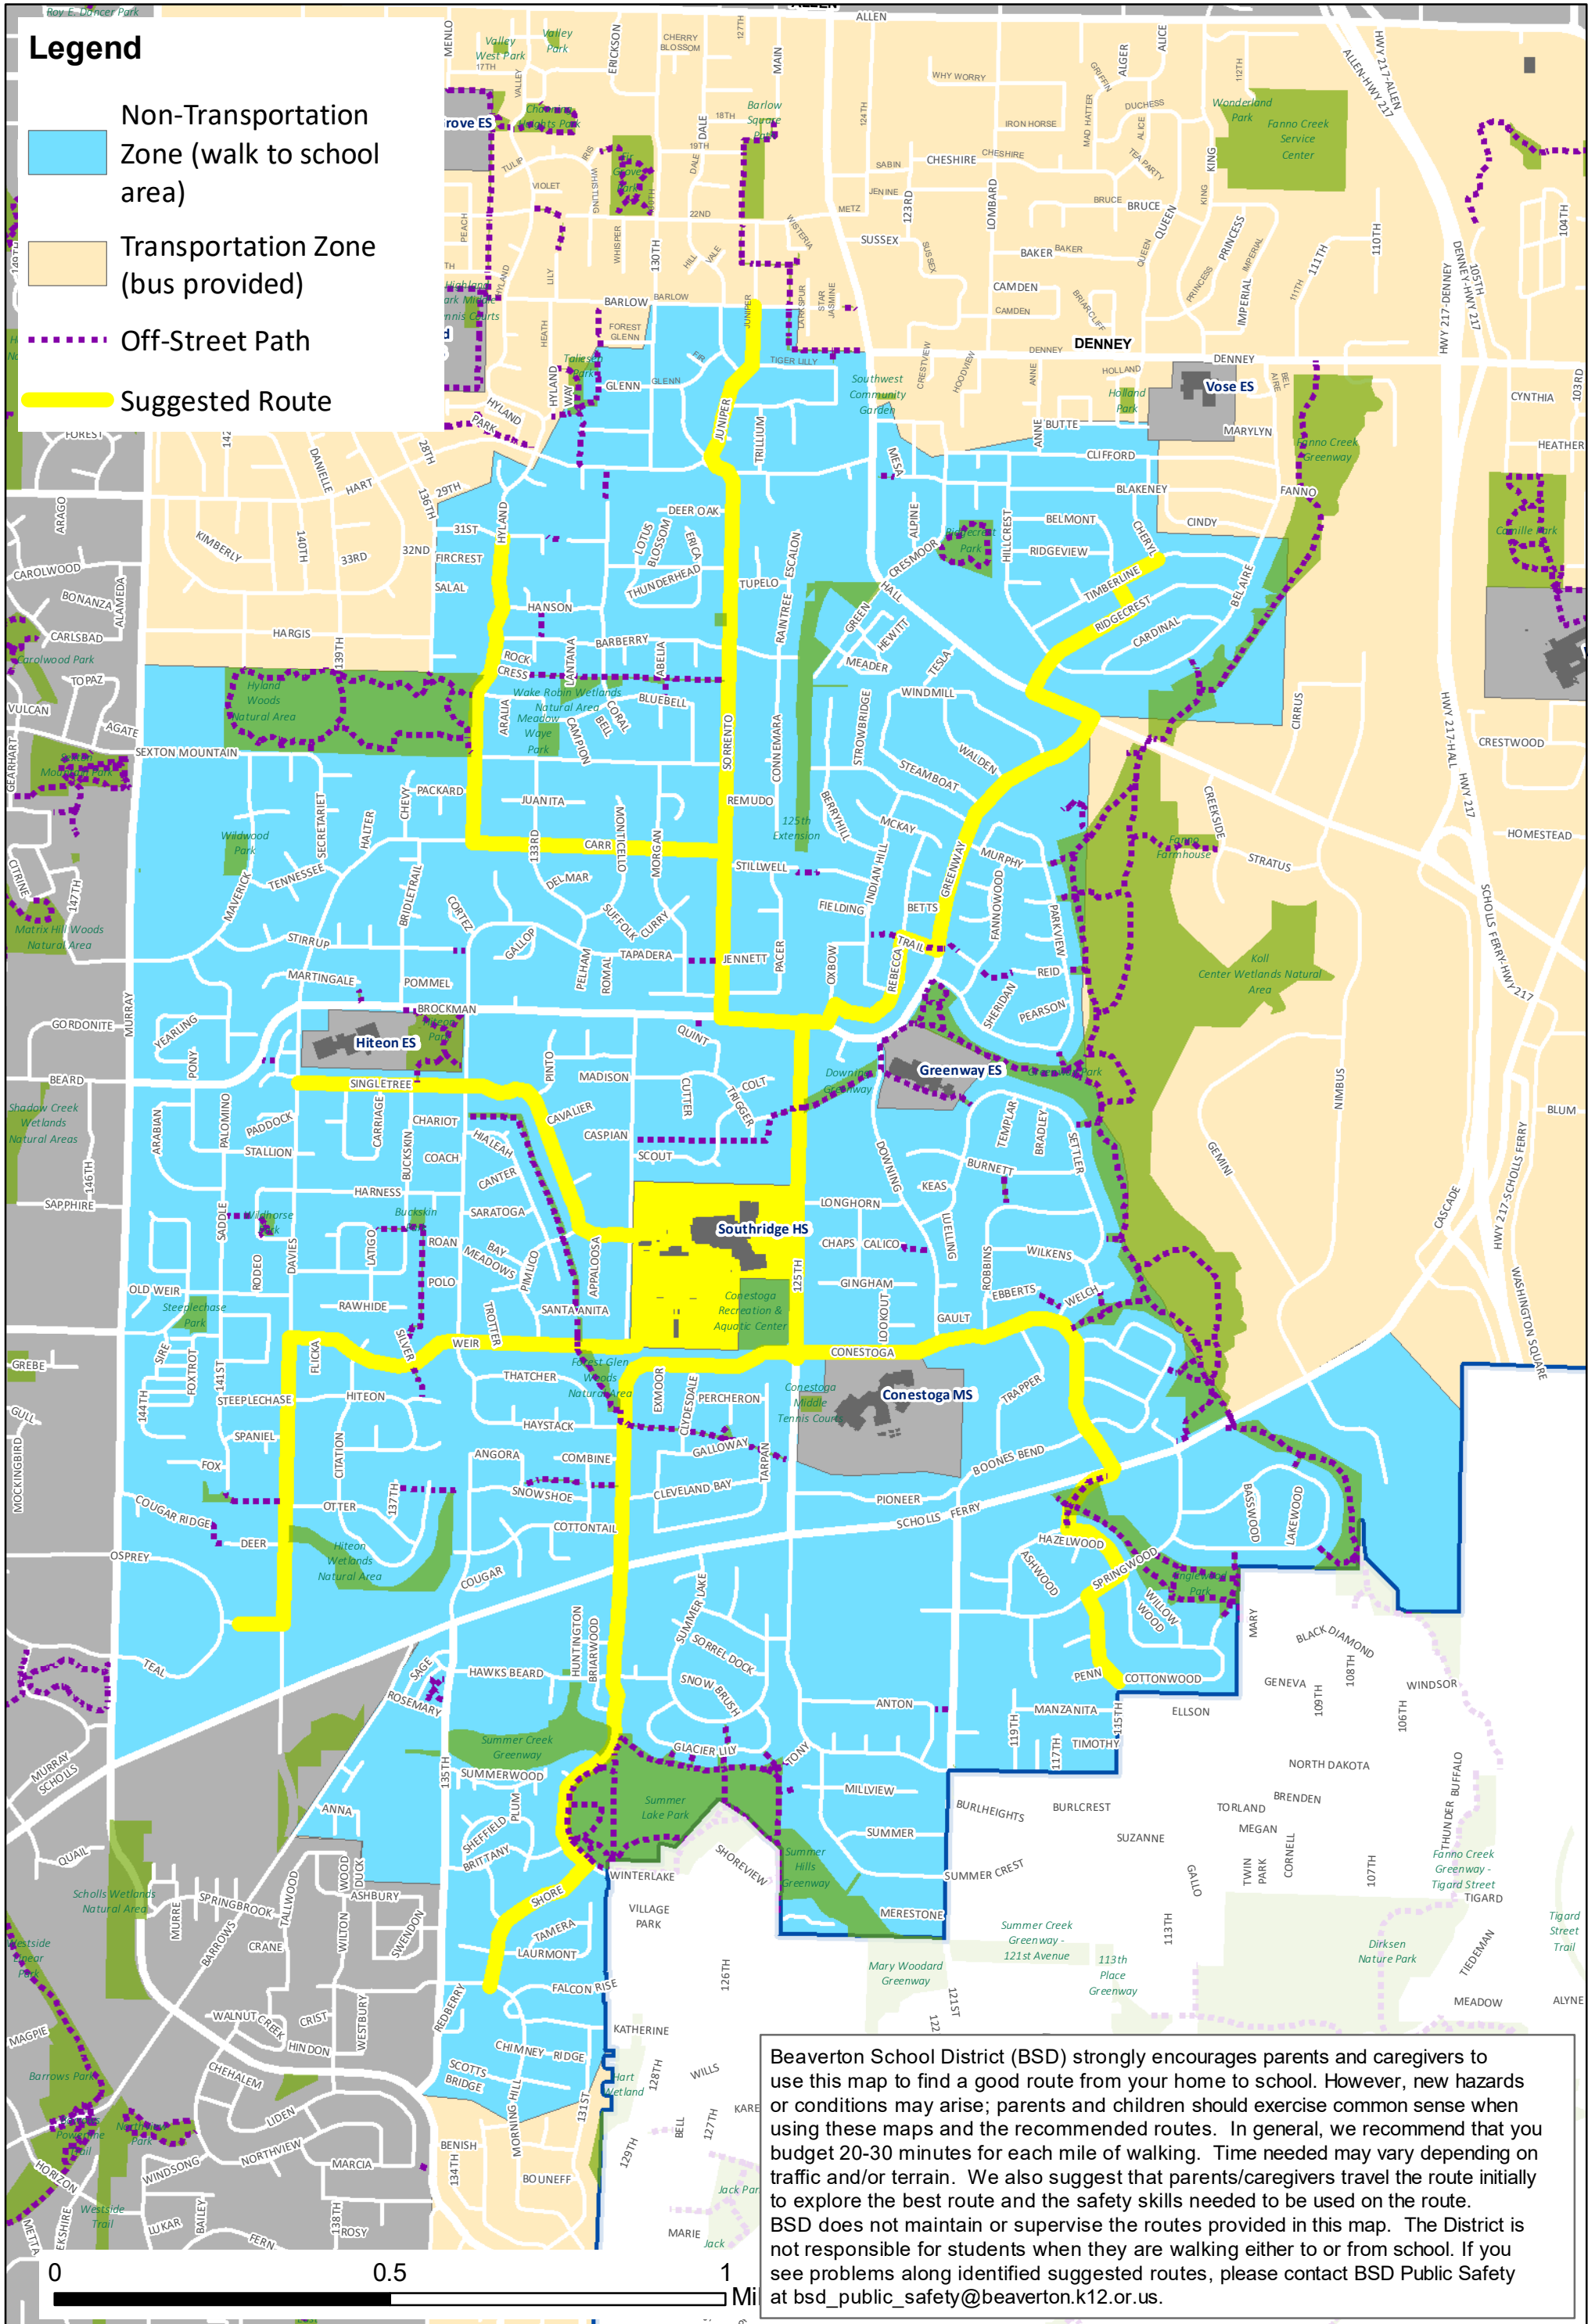

Southridge High School Safe Routes to School

August 16, 2018

Beaverton School District (BSD) strongly encourages parents and caregivers to use this map to find a good route from your home to school. However, new hazards or conditions may arise; parents and children should exercise common sense when using these maps and the recommended routes. In general, we recommend that you budget 20-30 minutes for each mile of walking. Time needed may vary depending on traffic and/or terrain. We also suggest that parents/caregivers travel the route initially to explore the best route and the safety skills needed to be used on the route. BSD does not maintain or supervise the routes provided in this map. The District is not responsible for students when they are walking either to or from school. If you see problems along identified suggested routes, please contact BSD Public Safety at bsd_public_safety@beaverton.k12.or.us.