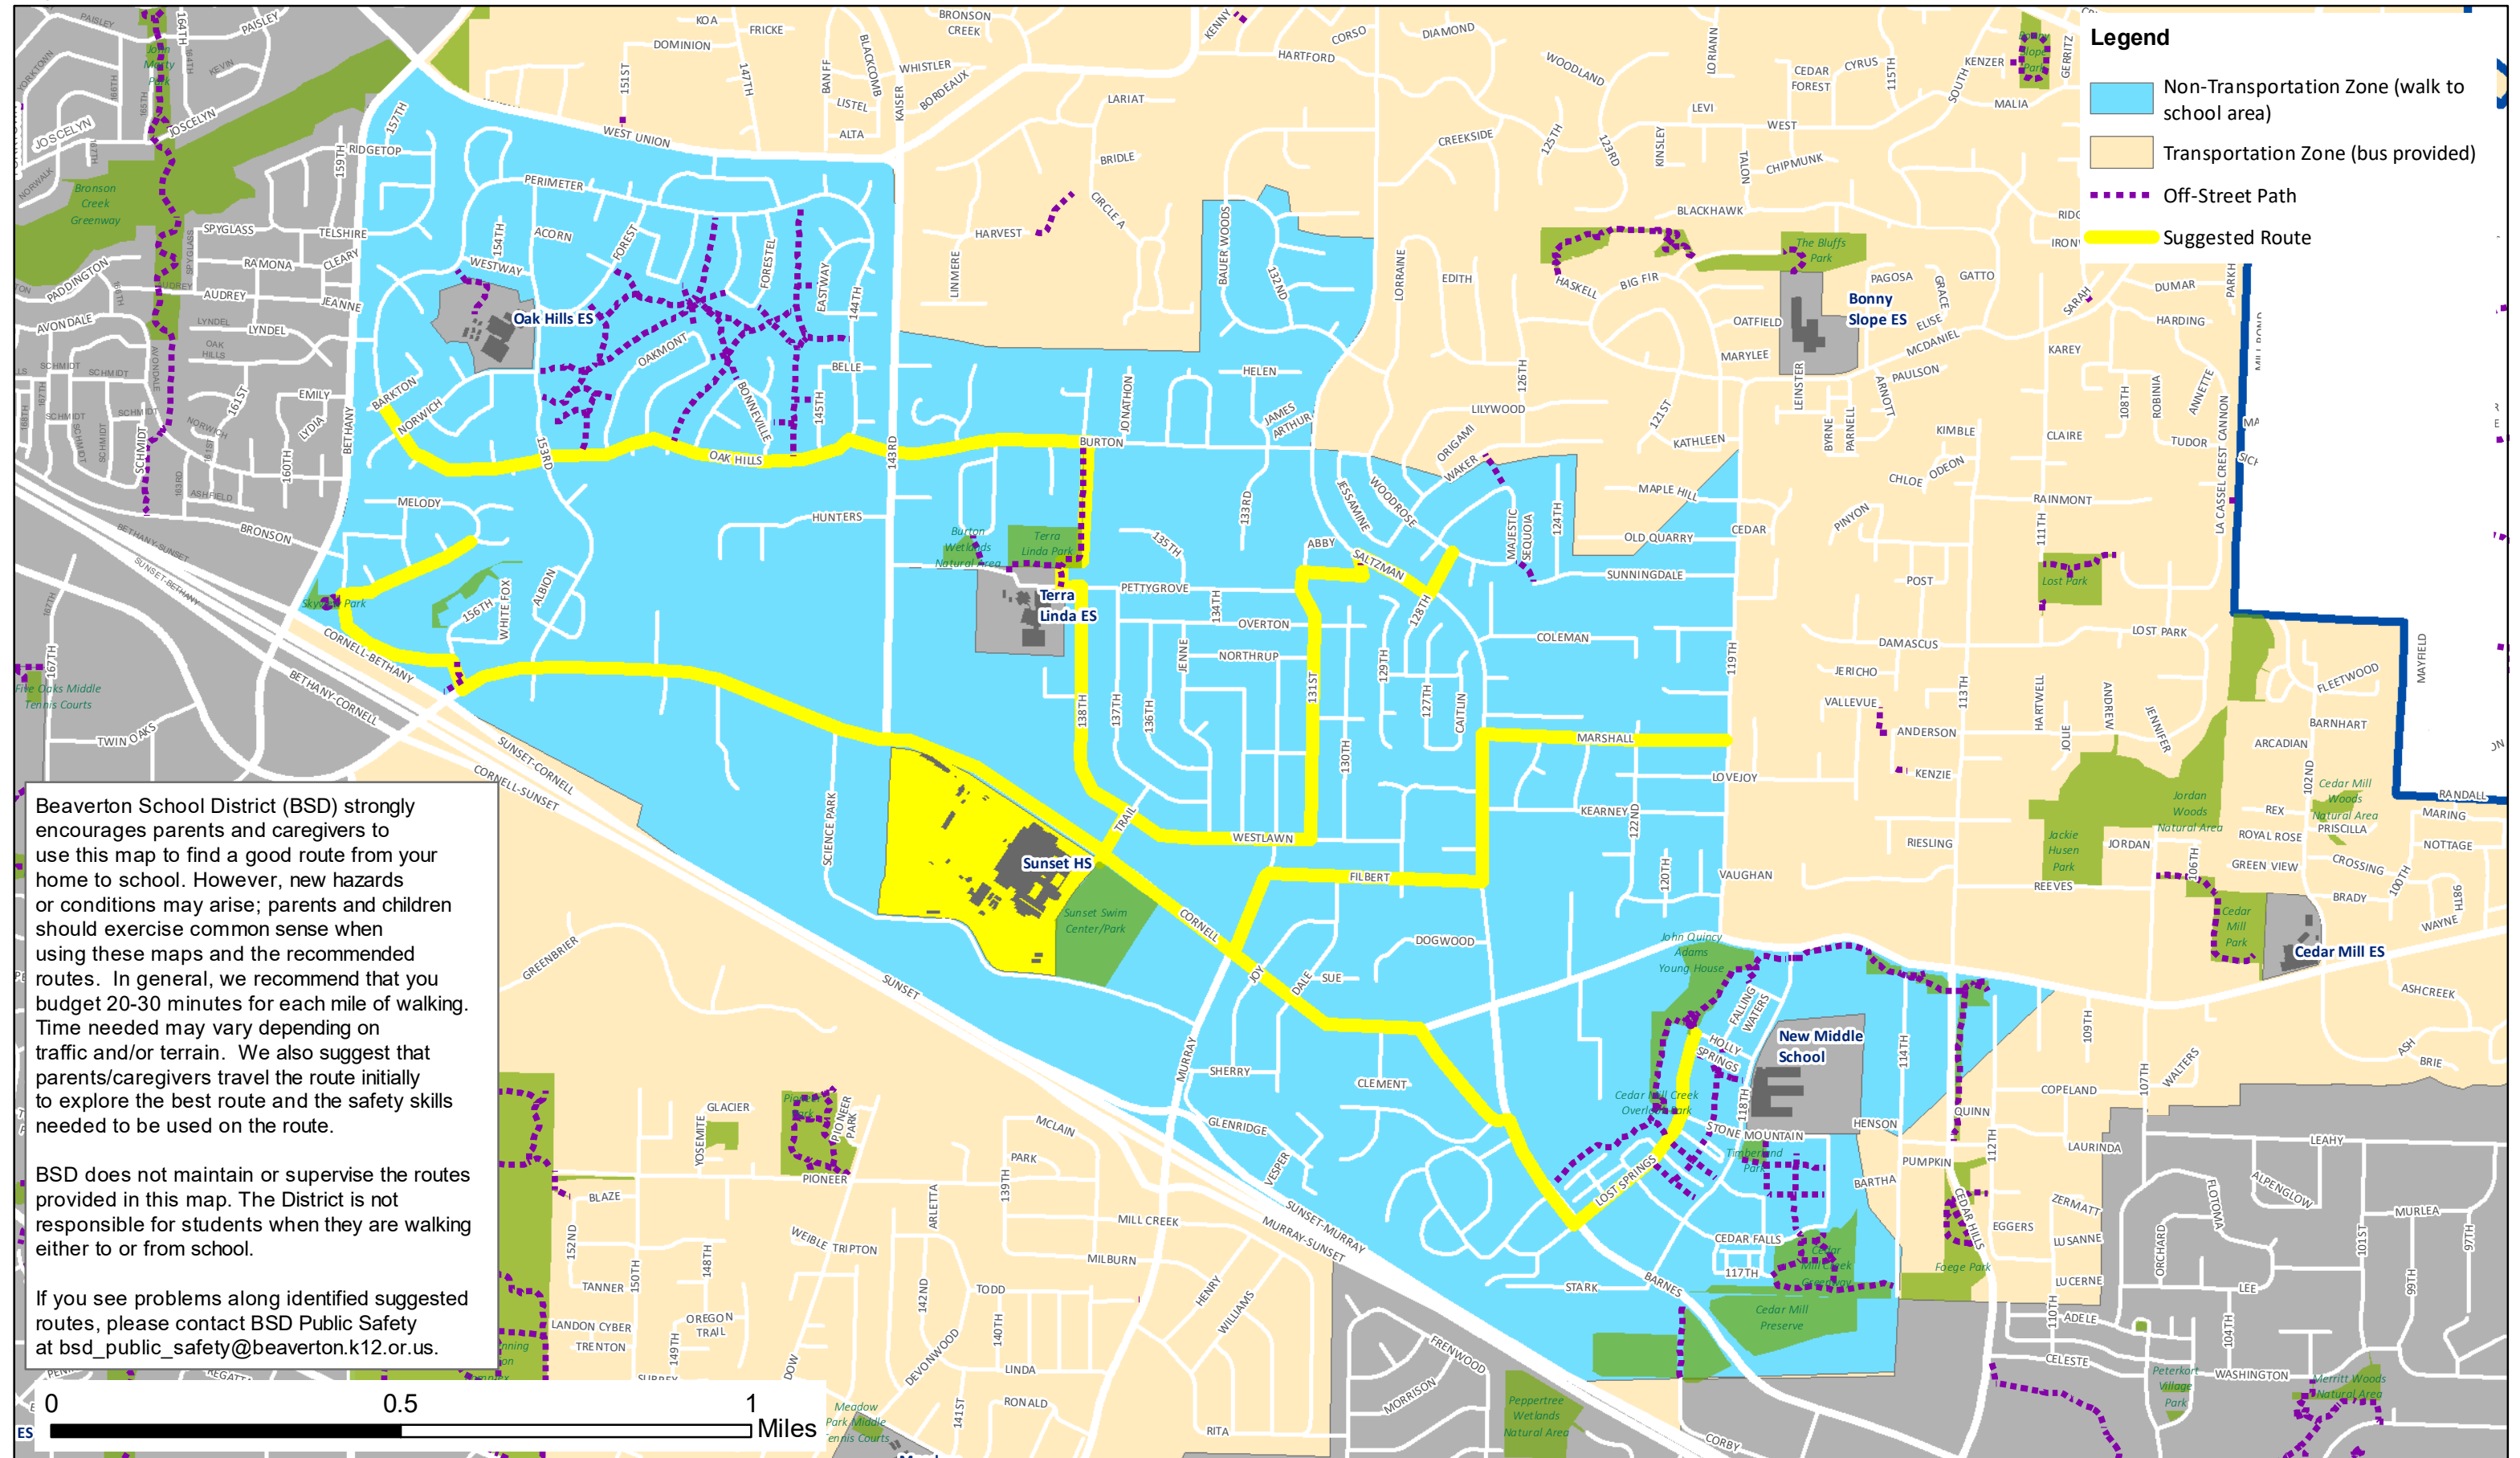

Sunset High School Safe Routes to School

August 16, 2018

Beaverton School District (BSD) strongly encourages parents and caregivers to use this map to find a good route from your home to school. However, new hazards or conditions may arise; parents and children should exercise common sense when using these maps and the recommended routes. In general, we recommend that you budget 20-30 minutes for each mile of walking. Time needed may vary depending on traffic and/or terrain. We also suggest that parents/caregivers travel the route initially to explore the best route and the safety skills needed to be used on the route.

BSD does not maintain or supervise the routes provided in this map. The District is not responsible for students when they are walking either to or from school.

If you see problems along identified suggested routes, please contact BSD Public Safety at bsd_public_safety@beaverton.k12.or.us.